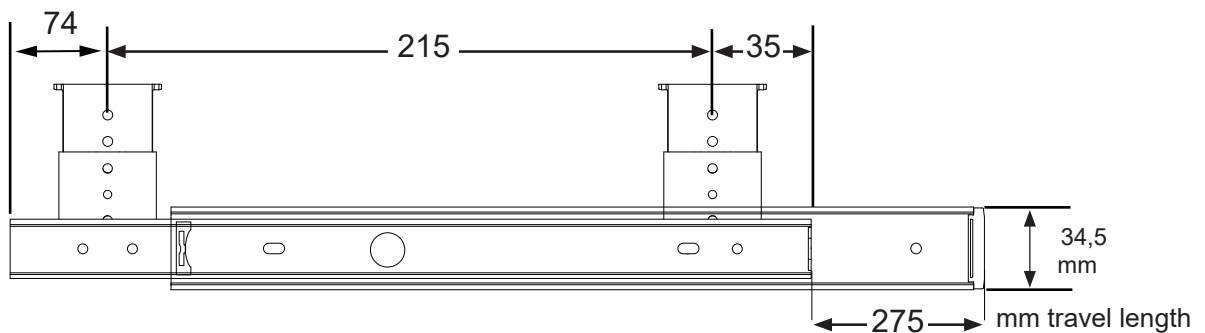

KEYBOARD DRAWER "PROFI W/MOUSE PAD"

KEYBOARD DRAWER "PROFI W/MOUSE PAD"

Features: Pencil box with lid and right hand mouse pad
Holding clamp for keyboards of different sizes
Steel ball bearing slide with locking action when closed

Tray size: 530 x 185 x 17 mm
(max. keyboard size)

Slide size: 35 X 350 mm

Material:
Tray: Black PP
Mouse pad: Black PP with black soft fabric
Slides & angles: Steel, black zinc plated

Fixation: Under desk top by means of angled mounting brackets with 4 height positions
Chipboard screws $\varnothing$ 4 mm supplied on request

Item No.: 25.23.182