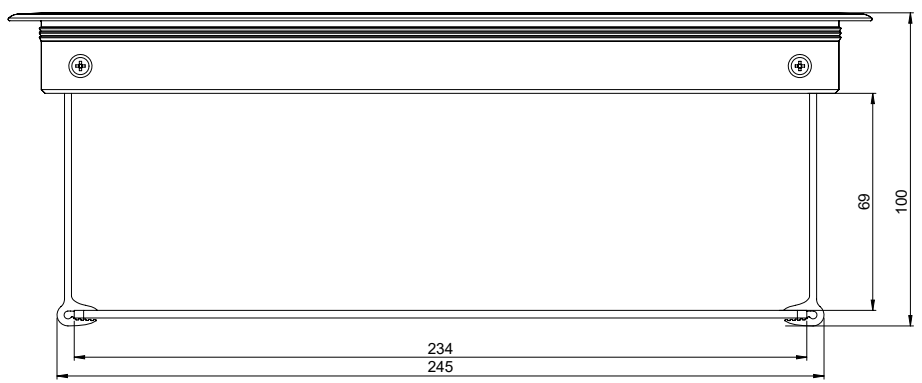

No screws or tools needed. Just click the tray flaps into the groove in the grommet.

Fix the power plug to the tray by use of velcro strips.

Material: Aluminium, milled

Size: 69 x 234 x 90 mm (H/L/W)

Item No.: 25.20.359

1 set consists of:

- 1 bottom plate
- 4 arms
- 3 velcro strips
- (Power plug not included)

SUPPLIED COMPLETELY
FLAT PACKED

ABS SOFT CLOSE GROMMET "MAMBO"

- high quality furniture fittings

ABS SOFT CLOSE GROMMET "MAMBO"