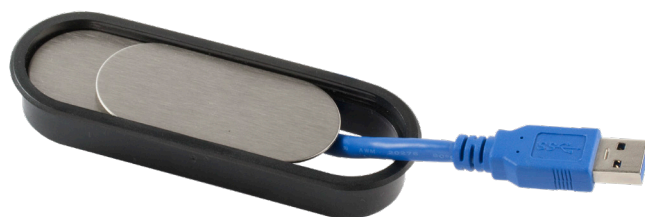

"SALSA" CABLE GROMMET

The "SALSA" cable grommet is different in shape, material and design compared to the traditional round grommets. With its oval shape and lids in brushed stainless steel, the grommets not only offer functionality but also a unique timeless design that enhances the furniture.

The "SALSA" is available in 3 sizes: Small, Medium and Large.

"SALSA" CABLE GROMMET

Model "Small"

Bore size: Oval 32 mm x 105 mm Depth: 15 mm
Outer size: Oval 38 mm x 110 mm Depth: 16 mm

Plastic insert available in black, silver & alu colour:
Lids: Brushed stainless steel

Item No.: # 25.20.310 + 320

Model "Medium"

Bore size: Oval 57 mm x 149 mm Depth: 15 mm
Outer size: Oval 63 mm x 155 mm Depth: 16 mm

Plastic insert available in black colour. Other colours on request.
Lids: Brushed stainless steel

Item No.: # 25.20.314 + 321

Model "Large"

Bore size: Oval 57 mm x 249 mm Depth: 15 mm
Outer size: Oval 63 mm x 255 mm Depth: 16 mm

Plastic insert available in black colour. Other colours on request.
Lids: Brushed stainless steel

Item No.: # 25.20.316

CNC-cutting requested !

Design by Jesper Møller Hansen

**DESIGN REGISTERED IN
EU & USA**