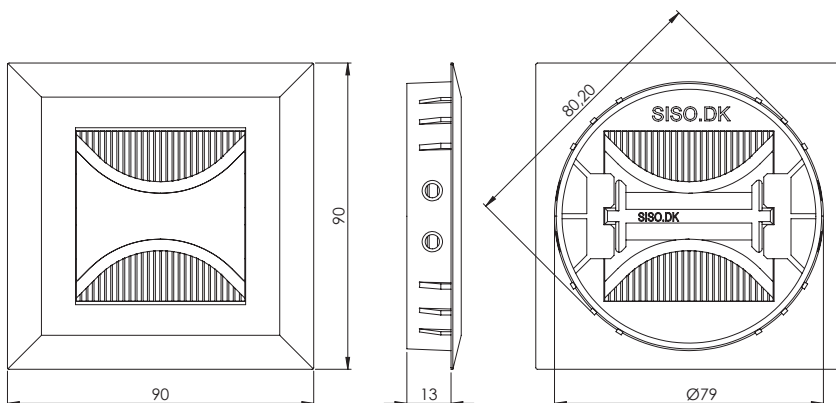

Cherry wood

Oak wood

ROUND DRILLING FOR SQUARE LOOK !!!!

MODEL "BUTTERFLY"

Material:	Zamak
Top:	90 x 90 mm
Drilling: By CNC	Ø80 x 13 mm
By hand-tool	Ø79 x 13 mm
Chrome plated	# 25.20.460
SS-look	# 25.20.461
Alu look	# 25.20.462