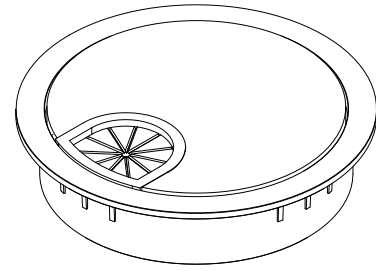

ZAMAK GROMMET, W/RUBBER GRIP

Material:	Zamak and rubber grip	
Finish:	Chrome Plated, SS-look, Alu look	
Finish:	Size:	Item No.:
Chrome Pl.	Ø60 x 13 mm	# 25.20.410
SS-look	Ø60 x 13 mm	# 25.20.411
Alu look	Ø60 x 13 mm	# 25.20.412
Chrome Pl.	Ø80 x 13 mm	# 25.20.415
SS-look	Ø80 x 13 mm	# 25.20.416
Alu look	Ø80 x 13 mm	# 25.20.417

ZAMAK GROMMET, W/BRUSH

Material:	Zamak and brush	
Finish:	Chrome Plated, SS-look, Alu look, White painted RAL 9016, Black painted	
Finish:	Size:	Item No.:
Chrome Pl.	Ø60 x 13 mm	# 25.20.425
SS-look	Ø60 x 13 mm	# 25.20.426
Alu look	Ø60 x 13 mm	# 25.20.427
White	Ø60 x 13 mm	# 25.20.432
Black	Ø60 x 13 mm	# 25.20.434
Chrome Pl.	Ø80 x 13 mm	# 25.20.428
SS-look	Ø80 x 13 mm	# 25.20.429
Alu look	Ø80 x 13 mm	# 25.20.430
White	Ø80 x 13 mm	# 25.20.433
Black	Ø80 x 13 mm	# 25.20.435