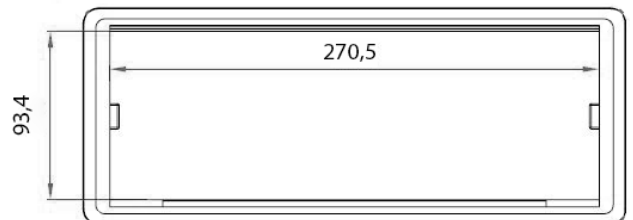

ABS SOFT CLOSE GROMMET "MAMBO"

- high quality furniture fittings

ABS SOFT CLOSE GROMMET "MAMBO"

ABS cable grommet with integrated soft close damper for smooth/silent closing.

Material:	Frame: ABS
	Lid: Aluminium
Bore size:	290 x 111 x 24,5 mm
Outer size:	300 x 120 x 27,5 mm
	Item No.:
Silver (RAL 9006)	# 25.20.380
Black (RAL 9005)	# 25.20.381
White (RAL 9016)	# 25.20.382

POWER BOX FOR "MAMBO" & "PUNTA"

Aluminium power box to be slid onto grommet "Mambo" & "Punta".

W/ 3 x EU Sockets, 2 x USB (A+C), 1 x LAN, 1 x HDMI, 1 x power cable 1,8 mtr.

Material:	Aluminium anodized
Item No.:	# 25.20.396