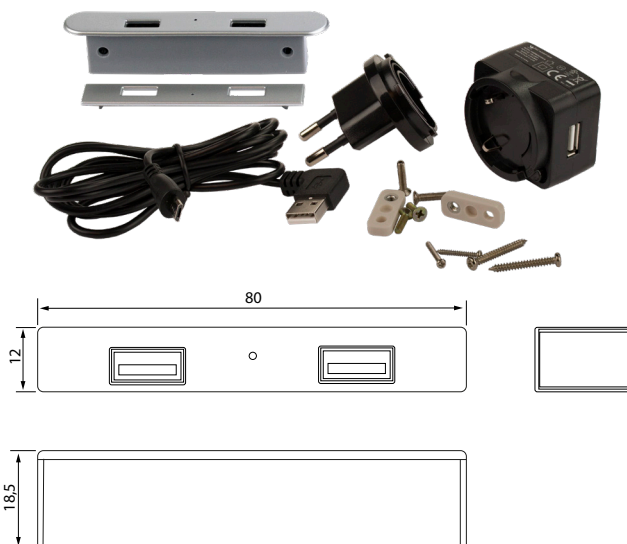

DOUBLE USB CHARGER "RECTANGULAR"

Can be used for charging your phone, tablet etc.
May be fixed into or under the panel

Material: ABS plastic
Size: 80 x 18 x 12 mm

1 set consists of:
2 USB charger ports (5V2A)
1 Euro plug (adapter)
1 USB cable – 1,5 mtr.

Colour:	Item No.:
Black	# 25.20.480
White	# 25.20.481
Silver	# 25.20.482