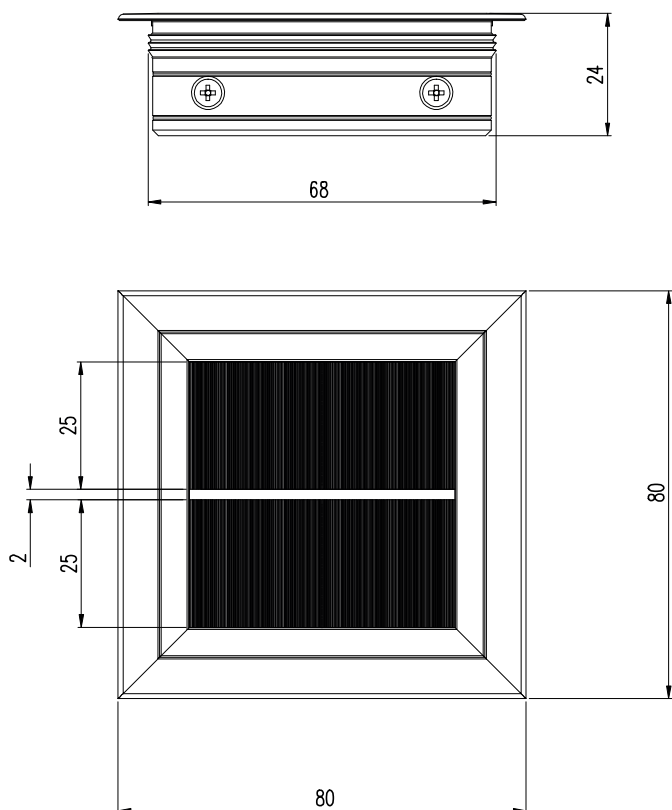

ALUMINIUM GROMMET "BOMBA" & "FORRO SQUARE"

- high quality furniture fittings

ALUMINIUM GROMMET "BOMBA"

Aluminium cable grommet w/double brush & no lid.

Material: Aluminium, anodized

Bore size: 68 x 68 x 22,5 mm

Outer size: 80 x 80 x 24 mm

Item No.: 25.20.343