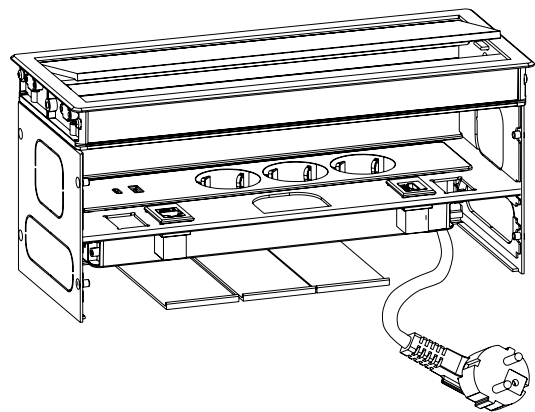

ALUMINIUM SOFT CLOSE GROMMET "PUNTA"

ALUMINIUM SOFT CLOSE GROMMET "PUNTA"

Aluminium cable grommet with integrated soft close damper for smooth/silent closing.

Material:	Aluminium
Bore size:	290 x 111 x 25,5 mm
Outer size:	295 x 116 x 27,5 mm
Finish:	Item No.:
Silver (RAL 9006)	# 25.20.385
Black (RAL 9005)	# 25.20.386
White (RAL 9016)	# 25.20.387

POWER BOX FOR "MAMBO" & "PUNTA"

Aluminium power box to be slided onto grommet "Mambo" & "Punta".

W/ 3 x EU Sockets, 2 x USB (A+C), 1 x LAN, 1 x HDMI, 1 x power cable 1,8 mtr.

Material:	Aluminium anodized
Item No.:	# 25.20.396