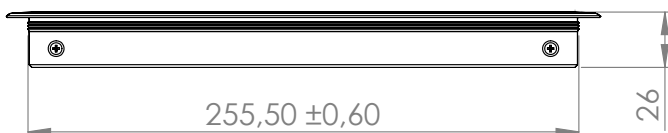

ALUMINIUM GROMMET "JIVE"

ALUMINIUM GROMMET "JIVE"

Aluminium cable grommet w/bumper strip for sound reduction. With double lid. With Ø4,5 mm screw holes if fixing to the table top is needed.

Material: Aluminium, anodized.

Bore size: 256 x 120 x 23,5 mm

Outer size: 276 x 140 x 26 mm

Item No.: 25.20.370