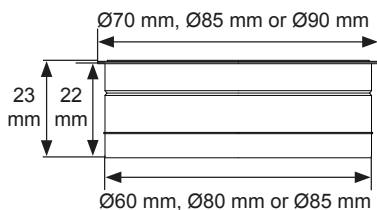

ALUMINIUM GROMMET W/BRUSH

Material:	Aluminium, Sanded Anodized or Black anodized	
Finish:	Size:	Item No.:
Sanded	Ø60 x 22 mm	# 25.20.325
Sanded	Ø80 x 22 mm	# 25.20.330
Sanded	Ø85 x 22 mm	# 25.20.335
Black	Ø60 x 22 mm	# 25.20.326
Black	Ø80 x 22 mm	# 25.20.331