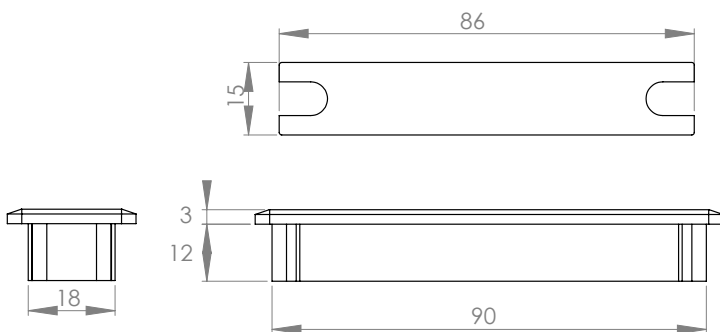

"CHA-CHA" PLASTIC CABLE GROMMET

Rectangular plastic cable grommet with lid. 2 parts	
Material:	Plastic, dark grey
Size:	90 x 18 x 12 mm
Item No.:	#25.20.044