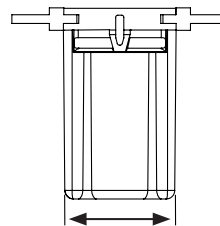

**DESIGN REGISTERED IN
EU & USA**

MODEL "RECTANGULAR"

Material:	Zamak
Top:	90 x 90 mm
Drilling: By CNC	Ø80 x 13 mm
By hand-tool	Ø79 x 13 mm
Chrome plated	# 25.20.465
SS-look	# 25.20.466
Alu look	# 25.20.467

USB HUB FOR "SOUL" CABLE GROMMET

- high quality furniture fittings

**NO CHARGING.
ONLY DATA TRANSMISSION!**

42 mm

25 mm

**DESIGN REGISTERED IN
EU & USA**

USB HUB FOR "SOUL" CABLE GROMMET

If you are short of USB plugs on your computer this application is an ideal solution.