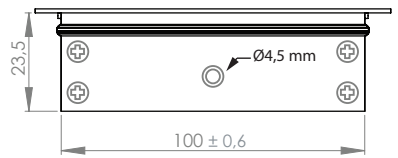

Bore size: 256 x 100 x 23,5 mm

Outer size: 276 x 120 x 25,5 mm

Item No.: 25.20.349

Damping bumper

Damping felt

**POWER PLUG TRAY
F/ “FORRO” CABLE GROMMET**

To be used when you want your standard power plug close to your working station. Fits only SISO cable grommet “Forro”.

No screws or tools needed. Just click the tray flaps into the groove in the grommet.

Fix the power plug to the tray by use of velcro strips.

Material: Steel – Black Oxydized

Size: Outer measurements: 83 x 242 x 80 mm (H/L/W)
Inner measurements: 82 x 240 x 77 mm (H/L/W)