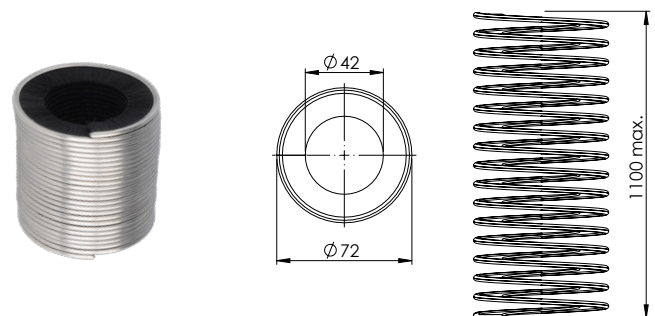

- The spring wire expands and contracts to accommodate different work surface heights, whilst keeping cables intact through all settings.
- Cables may be fed through the spine in compressed state.
- Easy fixation to your desk by use of 3 fixing clamps.
- Heavy sinker with cable exit notches.
- Large capacity to accommodate a number of different sized cables.
- Outer diameter 72 mm.
- Produced in zamak and stainless steel. (No plastic)

SINKER & TOP CONNECTOR FOR WIRE GUIDE "MIAMI"

Material: Zamak

Size: Sinkers: $\text{Ø}118 \times 27 \text{ mm}$
Inner Ø : $\text{Ø}44 \text{ mm}$

Top connector: $\text{Ø}122 \times 17 \text{ mm}$
Inner Ø : $\text{Ø}57 \text{ mm}$

Included: 3 x CSK Wood Screws $\text{Ø}6 \times 25 \text{ mm}$
1 x 2mm Hex Key
1 x 3mm Hex Key
1 Drilling Template

Item No.: # 25.20.650 Black Matt.
25.20.651 Chrome Pl.

Spring to be bought separately.

SPRING FOR WIRE GUIDE "MIAMI"

Material: SS Spiral & Black PP Brush
Size: $\text{Ø}72 \text{ mm}$, 25 Laps
ID: 42mm

Item No.: # 25.20.655

Sinker & Top Connector to be bought separately.

"WIRE GUIDE"

"WIRE GUIDE"

WIRE GUIDE is an innovative cable management system for both home and professional use.