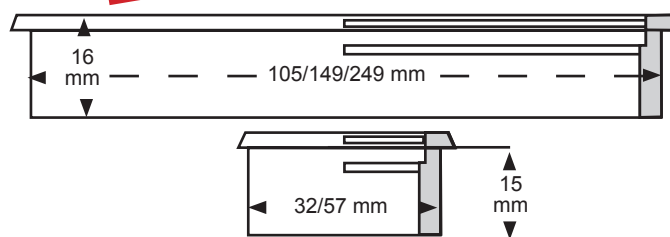

"SALSA" CABLE GROMMET

The "SALSA" cable grommet is different in shape, material and design compared to the traditional round grommets. With its oval shape and lids in brushed stainless steel, the grommets not only offer functionality but also a unique timeless design that enhances the furniture.

The "SALSA" is available in 3 sizes: Small, Medium and Large.

"SALSA" CABLE GROMMET

Model "Small"

Bore size: Oval 32 mm x 105 mm Depth: 15 mm
Outer size: Oval 38 mm x 110 mm Depth: 16 mm

Plastic insert available in black, silver & alu colour:
Lids: Brushed stainless steel

Item No.: # 25.20.310 + 320

Model "Medium"

Bore size: Oval 57 mm x 149 mm Depth: 15 mm
Outer size: Oval 63 mm x 155 mm Depth: 16 mm

Plastic insert available in black colour. Other colours on request.
Lids: Brushed stainless steel

Item No.: # 25.20.314 + 321

Model "Large"

Bore size: Oval 57 mm x 249 mm Depth: 15 mm
Outer size: Oval 63 mm x 255 mm Depth: 16 mm

Plastic insert available in black colour. Other colours on request.
Lids: Brushed stainless steel

Item No.: # 25.20.316

CNC-cutting requested !

Design by Jesper Møller Hansen

**DESIGN REGISTERED IN
EU & USA**