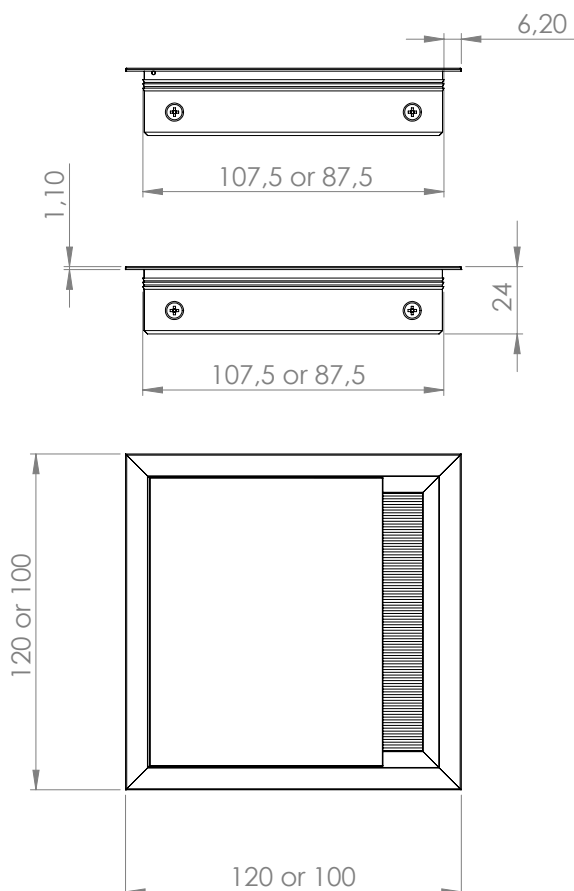

ALUMINIUM GROMMET "BOMBA" & "FORRO SQUARE"

- high quality furniture fittings

ALUMINIUM GROMMET "BOMBA"

Aluminium cable grommet w/double brush & no lid.

Material: Aluminium, anodized

Bore size: 68 x 68 x 22,5 mm

Outer size: 80 x 80 x 24 mm

Item No.: 25.20.343

ALUMINIUM GROMMET "FORRO - SQUARE"

Aluminium cable grommet w/bumper strip & felt for sound reduction.

Material: Aluminium, Silver anodized

Bore Size: 107,5 x 107,5 x 23 mm

Outer size: 120 x 120 x 24 mm

Item No.: # 25.20.347

Bore Size: 87,5 x 87,5 x 23 mm

Outer size: 100 x 100 x 24 mm

Item No.: # 25.20.350

Damping bumper

ALUMINIUM GROMMET "JIVE"

ALUMINIUM GROMMET "JIVE"