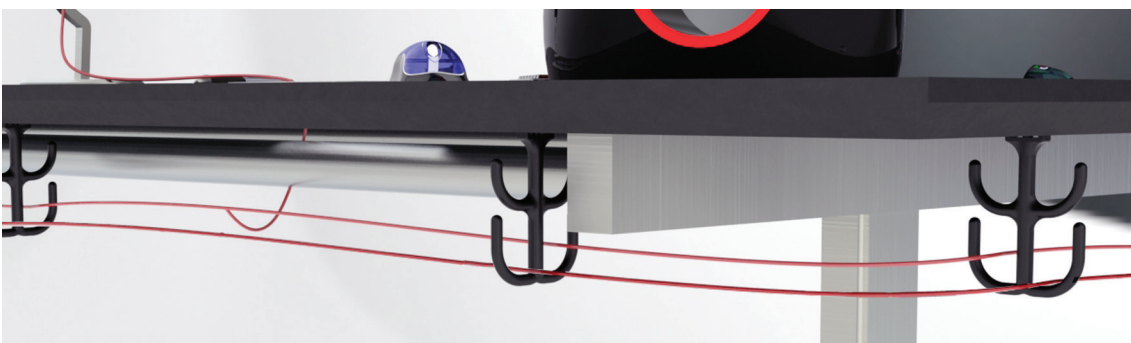

Material: Nylon, glass reinforced

Colour: Black

Dimensions: Ø6 x 75 x 55 mm

Item. No.: #25.20.510

Packing: 100 Pcs per Poly bag

**DESIGN REGISTERED IN
EU & USA**

KEYBOARD DRAWER "PROFI"

Features:	Pencil box with lid Holding clamp for keyboards of different sizes Steel ball bearing slide with locking action when closed
Tray size:	530 x 185 x 17 mm (max. keyboard size)
Slide size:	35 X 350 mm
Material:	
Tray:	Grey & black PP
Slides & angles:	Steel, bright zinc plated
Fixation:	Under desk top by means of angled mounting brackets with 3 height positions Chipboard screws Ø4 mm supplied on request
Item No.:	25.23.185

KEYBOARD DRAWER "PROFI W/MOUSE PAD"

KEYBOARD DRAWER "PROFI W/MOUSE PAD"

Features: Pencil box with lid and right hand mouse pad
Holding clamp for keyboards of different sizes
Steel ball bearing slide with locking action when closed