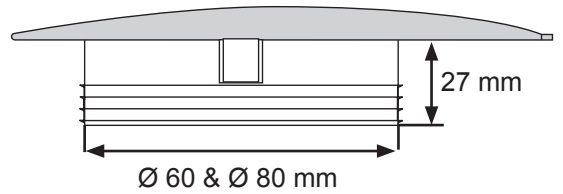

"SAMBA" PLASTIC CABLE GROMMET

Material:	Plastic, ABS	
Dimensions:		
Bore size:	Ø60 & Ø80 mm	Depth: 27 mm
Outer size:	Oval 88 mm x 138 mm	Height: 8,5 mm
Colour:		
Black	Bore : Ø60 x 18 mm	#25.20.091
Black	Bore : Ø80 x 22 mm	#25.20.106
Alu. sprayed	Bore: Ø80 x 22 mm	#25.20.107