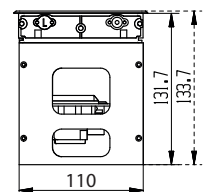

ABS SOFT CLOSE GROMMET "MAMBO"

- high quality furniture fittings

ABS SOFT CLOSE GROMMET "MAMBO"

ABS cable grommet with integrated soft close damper for smooth/silent closing.

Material:	Frame: ABS
	Lid: Aluminium
Bore size:	290 x 111 x 24,5 mm
Outer size:	300 x 120 x 27,5 mm
	Item No.:
Silver (RAL 9006)	# 25.20.380
Black (RAL 9005)	# 25.20.381
White (RAL 9016)	# 25.20.382

POWER BOX FOR "MAMBO" & "PUNTA"

Aluminium power box to be slid onto grommet "Mambo" & "Punta".

W/ 3 x EU Sockets, 2 x USB (A+C), 1 x LAN, 1 x HDMI, 1 x power cable 1,8 mtr.

Material:	Aluminium anodized
Item No.:	# 25.20.396