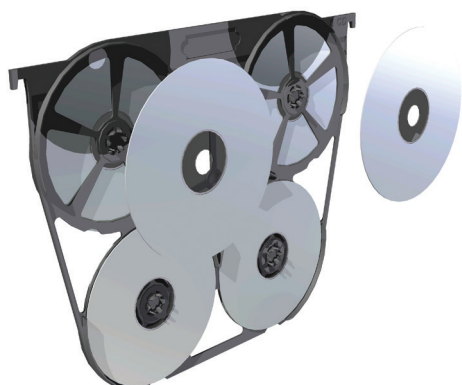

Features: Two-sided
Eliminates all contact between CD's.
Impact resistant structure
Perfect to store CD's & DVD's
Space for identification
Available in the standard size of filing drawers:
A4 = 8 CD's
Material: Plastic in black
Black A4 = 8 CD's # 22.28.020