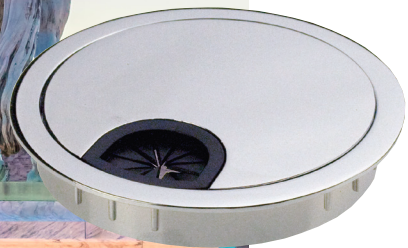

Grommets & Office ACCESSORIES

- high quality furniture fittings