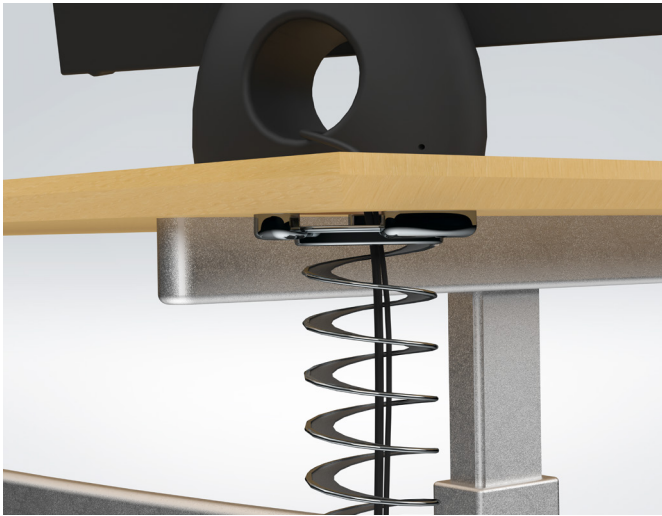

1 set consists of:
2 USB charger ports (5V2A)
1 Euro plug (adapter)
1 USB cable – 1,5 mtr.

Colour:	Item No.:
Black	# 25.20.483
White	# 25.20.484
Silver	# 25.20.485

Innovative & aesthetic cable management system perfect for tables with height adjustment.

- The spring wire expands and contracts to accommodate different work surface heights, whilst keeping cables intact through all settings.
- Cables may be fed through the spine in compressed state.
- Easy fixation to your desk by use of 3 fixing clamps.
- Heavy sinker with cable exit notches.
- Large capacity to accommodate a number of different sized cables.
- Outer diameter 72 mm.
- Produced in zamak and stainless steel. (No plastic)