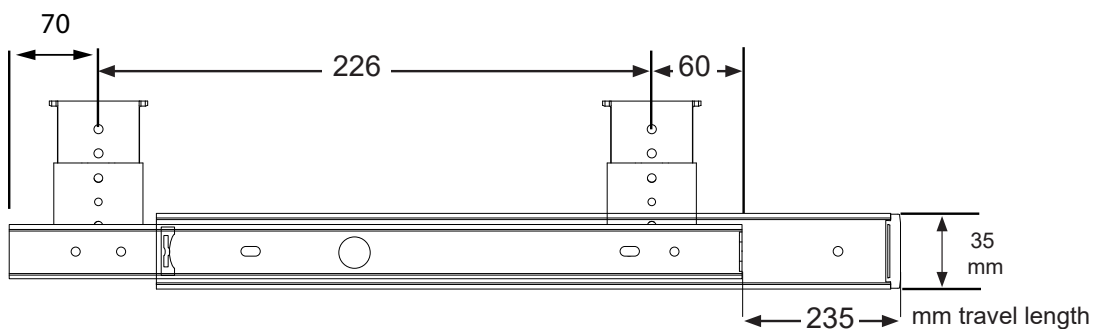

KEYBOARD DRAWER "PROFI"

Features:	Pencil box with lid Holding clamp for keyboards of different sizes Steel ball bearing slide with locking action when closed
Tray size:	530 x 185 x 17 mm (max. keyboard size)
Slide size:	35 X 350 mm
Material:	
Tray:	Grey & black PP
Slides & angles:	Steel, bright zinc plated
Fixation:	Under desk top by means of angled mounting brackets with 3 height positions Chipboard screws Ø4 mm supplied on request
Item No.:	25.23.185