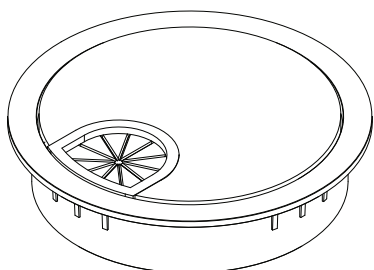

Ø60 mm w/brush

Ø80 mm w/brush

Ø85 mm w/brush

PLASTIC GROMMET W/RUBBER GRIP

Material:	Plastic	
Finish:	Size:	Item No.:
Chrome Pl.	Ø60 x 15,5 mm	# 25.20.420
Alu look	Ø60 x 16 mm	# 25.20.421

Ø 60 mm Alu look w/rubber grip