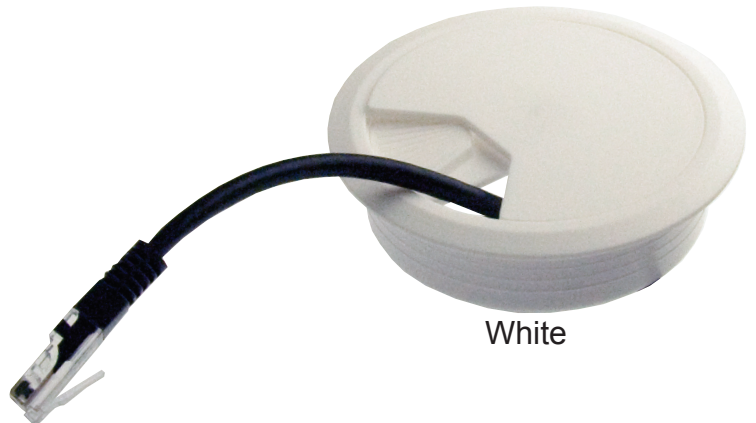

Light grey

White

Brown

Black

White

PLASTIC CABLE GROMMETS Ø 80 mm W/ SPRING LID

Material:	Plastic	
Colour:	Size:	ItemNo.:
White (RAL 9003)	Ø80 x 21 mm	# 25.20.070
Light grey (RAL 7044)	Ø80 x 21 mm	# 25.20.071
Brown (RAL 8016)	Ø80 x 21 mm	# 25.20.072
Black (RAL 9006)	Ø80 x 21 mm	# 25.20.073
Silver (RAL 9006)	Ø80 x 21 mm	# 25.20.075

Silver

"TANGO" ZAMAK CABLE GROMMET

"TANGO" ZAMAK CABLE GROMMET

DESIGN REGISTERED IN
EU & USA

The **Tango** cable grommet has been designed with a nice and smooth surface made of zamak.

Dimensions:

Bore size: Ø80 mm Depth: 22 mm
Outer size: Oval 88 mm x 138 mm Hight: 8,5 mm