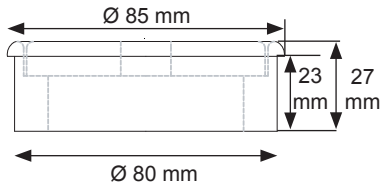

Ø80 mm White RAL 9016 w/brush

Ø60 mm CPL w/brush

Ø80 mm CPL w/rubber grip

Ø60 mm Black painted w/brush

Ø80 mm Alu look w/rubber grip

Ø60 mm SS-look w/rubber grip

WOODEN GROMMET, CLEAR LAQUER

Material:	Wood	
Size:		
Ø80 x 23 mm	Maple wood	#25.20.400
Ø80 x 23 mm	Beech wood	#25.20.403
Ø80 x 23 mm	Oak wood	#25.20.405
Ø80 x 23 mm	Cherry wood	#25.20.408