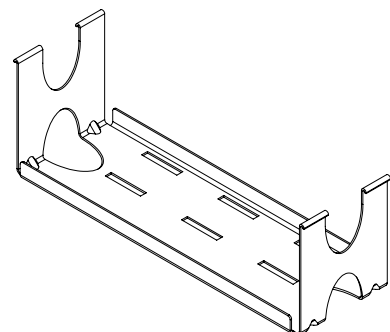

**POWER PLUG TRAY
F/ “FORRO” CABLE GROMMET**

To be used when you want your standard power plug close to your working station. Fits only SISO cable grommet “Forro”.

No screws or tools needed. Just click the tray flaps into the groove in the grommet.

Fix the power plug to the tray by use of velcro strips.

Material: Steel – Black Oxydized

Size: Outer measurements: 83 x 242 x 80 mm (H/L/W)
Inner measurements: 82 x 240 x 77 mm (H/L/W)

Item No.: 25.20.344

Packing: 1 pce pr. box (Incl. 3 pieces of velcro strips. Power plug not included).