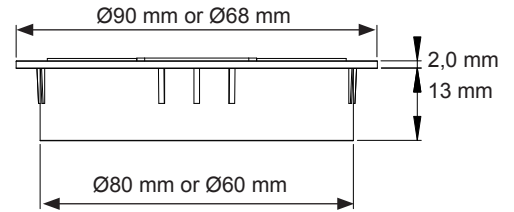

ZAMAK GROMMET, W/RUBBER GRIP

Material:	Zamak and rubber grip	
Finish:	Chrome Plated, SS-look, Alu look	
Finish:	Size:	Item No.:
Chrome Pl.	Ø60 x 13 mm	# 25.20.410
SS-look	Ø60 x 13 mm	# 25.20.411
Alu look	Ø60 x 13 mm	# 25.20.412
Chrome Pl.	Ø80 x 13 mm	# 25.20.415
SS-look	Ø80 x 13 mm	# 25.20.416
Alu look	Ø80 x 13 mm	# 25.20.417

ZAMAK GROMMET, W/BRUSH

Material:	Zamak and brush	
Finish:	Chrome Plated, SS-look, Alu look, White painted RAL 9016, Black painted	
Finish:	Size:	Item No.:
Chrome Pl.	Ø60 x 13 mm	# 25.20.425
SS-look	Ø60 x 13 mm	# 25.20.426
Alu look	Ø60 x 13 mm	# 25.20.427
White	Ø60 x 13 mm	# 25.20.432
Black	Ø60 x 13 mm	# 25.20.434
Chrome Pl.	Ø80 x 13 mm	# 25.20.428
SS-look	Ø80 x 13 mm	# 25.20.429
Alu look	Ø80 x 13 mm	# 25.20.430
White	Ø80 x 13 mm	# 25.20.433
Black	Ø80 x 13 mm	# 25.20.435