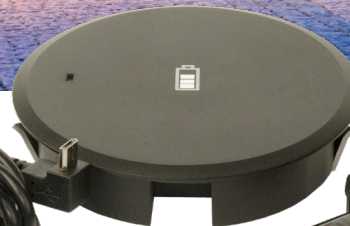

Grommets & Office ACCESSORIES

- high quality furniture fittings