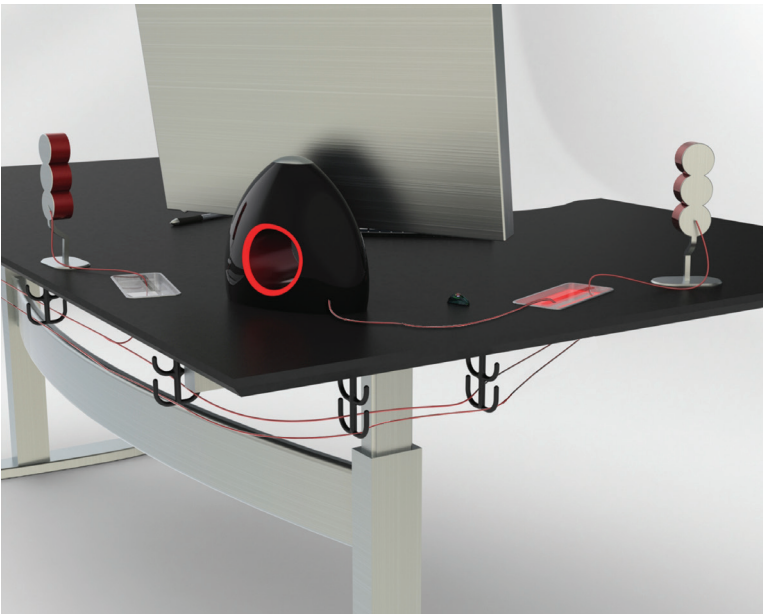

Material: Nylon, glass reinforced

Colour: Black

Dimensions: Ø6 x 75 x 55 mm

Item. No.: #25.20.510

Packing: 100 Pcs per Poly bag

**DESIGN REGISTERED IN
EU & USA**

KEYBOARD DRAWER "PROFI"

Features:	Pencil box with lid Holding clamp for keyboards of different sizes Steel ball bearing slide with locking action when closed
Tray size:	530 x 185 x 17 mm (max. keyboard size)
Slide size:	35 X 350 mm
Material:	
Tray:	Grey & black PP
Slides & angles:	Steel, bright zinc plated
Fixation:	Under desk top by means of angled mounting brackets with 3 height positions Chipboard screws Ø4 mm supplied on request
Item No.:	25.23.185

KEYBOARD DRAWER "PROFI W/MOUSE PAD"

KEYBOARD DRAWER "PROFI W/MOUSE PAD"

Features: Pencil box with lid and right hand mouse pad
Holding clamp for keyboards of different sizes
Steel ball bearing slide with locking action when closed