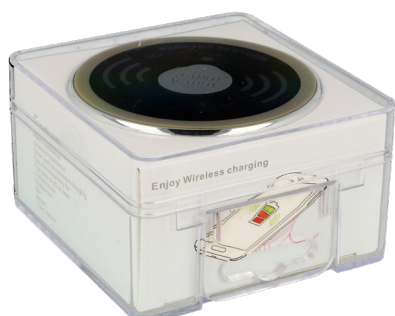

Ideal for hotels, restaurants, lounges and offices.

Material: ABS – Black/Grey/Chrome

Size:
 Body: Ø 60 x 16 mm
 Cover plate Ø 69 x 2 mm

1 unit consists of:
 1 x Wireless charger grommet
 1 x 1,1 meter cable w/USB plug
 1 x power plug.

Item No.: # 25.22.707

Attention: Not suitable for charging via PC USB Port

POWER SOCKET W/LID COVER

Power socket with swivel cover.
Ideal for hotels, restaurants,
lounges, and offices.

Material: ABS Plastic
Size: Ø90 x 75 x 79,5 mm
Drill hole: Ø80 mm