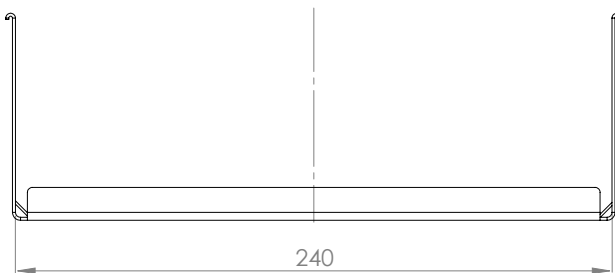

**POWER PLUG TRAY
F/ “FORRO” CABLE GROMMET**

To be used when you want your standard power plug close to your working station. Fits only SISO cable grommet “Forro”.

No screws or tools needed. Just click the tray flaps into the groove in the grommet.

Fix the power plug to the tray by use of velcro strips.

Material: Steel – Black Oxydized

Size: Outer measurements: 83 x 242 x 80 mm (H/L/W)
Inner measurements: 82 x 240 x 77 mm (H/L/W)

Item No.: 25.20.344

Packing: 1 pce pr. box (Incl. 3 pieces of velcro strips. Power plug not included).