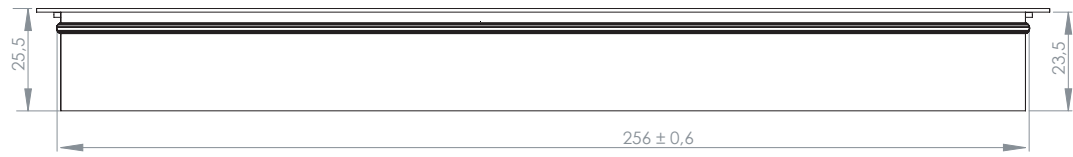

Bore size: 256 x 100 x 23,5 mm

Outer size: 276 x 120 x 25,5 mm

Item No.: 25.20.349

Damping bumper

Damping felt

**POWER PLUG TRAY
F/ “FORRO” CABLE GROMMET**

To be used when you want your standard power plug close to your working station. Fits only SISO cable grommet “Forro”.

No screws or tools needed. Just click the tray flaps into the groove in the grommet.

Fix the power plug to the tray by use of velcro strips.

Material: Steel – Black Oxydized

Size: Outer measurements: 83 x 242 x 80 mm (H/L/W)
Inner measurements: 82 x 240 x 77 mm (H/L/W)