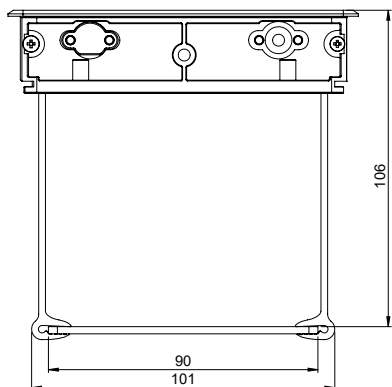

To be used when you want your standard power plug close to your working station. Fits only SISO cable grommet "Punta".

No screws or tools needed. Just click the tray flaps into the groove in the grommet.

Fix the power plug to the tray by use of velcro strips.

Material: Aluminium, milled

Size: 78 x 264 x 90 mm (H/L/W)

Item No.: 25.20.357

1 set consists of:
1 bottom plate
4 arms
3 velcro strips
(Power plug not included)

SUPPLIED COMPLETELY
FLAT PACKED