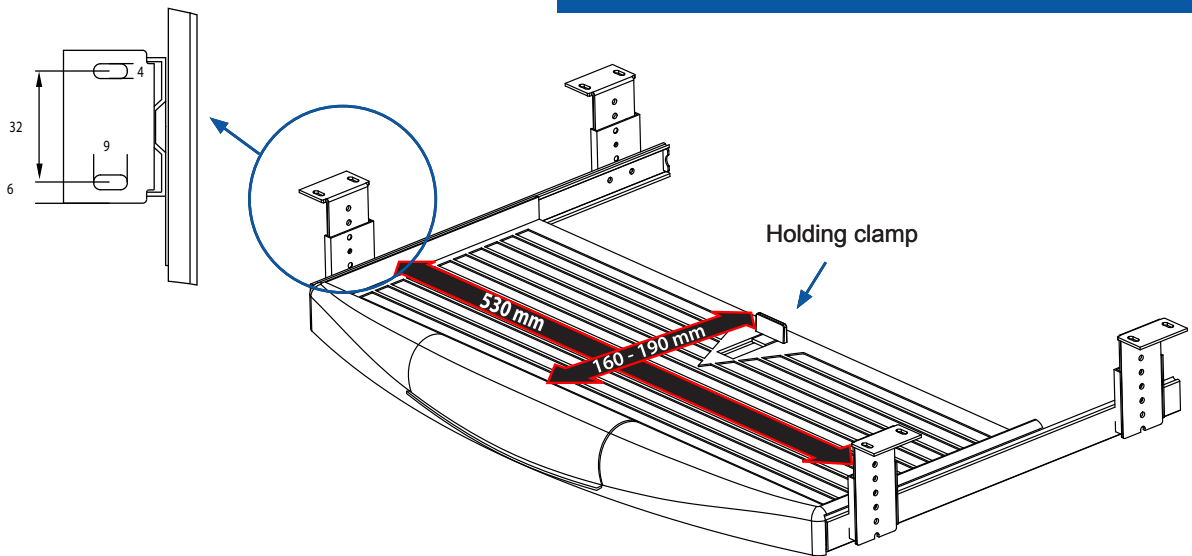

Item. No.: #25.20.610 Package without Sinker
#25.20.620 Sinker

WIRE GUIDE "OVAL"

- high quality furniture fittings

Sinker

Connector

Top

WIRE GUIDE "OVAL"

Wire cable manager "Oval" is a classic cable management system for both home and professional use.

Material: Plastic, silver colour
Size: 790mm length
Colour: Silver
Packing: Chain of 790mm packing in polybag

Item No.: # 25.20.751 Package without Sinker
25.20.749 Sinker

CABLE HOOK

CABLE HOOK

Easy to install and user friendly under desk wire management. Provides a simple yet functional way to keep wires tidy. The hook has a self-tapping thread for wood and needs a 5 mm drilled hole for installation

Material: Nylon, glass reinforced

Colour: Black

Dimensions: Ø6 x 75 x 55 mm

Item. No.: #25.20.510

Packing: 100 Pcs per Poly bag

**DESIGN REGISTERED IN
EU & USA**

KEYBOARD DRAWER "PROFI"

Features:	Pencil box with lid Holding clamp for keyboards of different sizes Steel ball bearing slide with locking action when closed
Tray size:	530 x 185 x 17 mm (max. keyboard size)
Slide size:	35 X 350 mm
Material:	
Tray:	Grey & black PP
Slides & angles:	Steel, bright zinc plated
Fixation:	Under desk top by means of angled mounting brackets with 3 height positions Chipboard screws Ø4 mm supplied on request
Item No.:	25.23.185