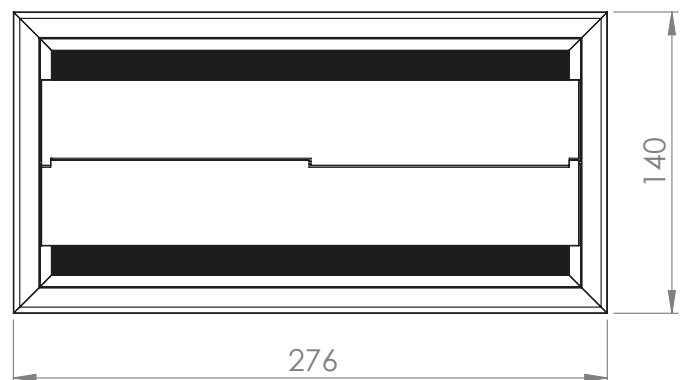

ALUMINIUM GROMMET "JIVE"

ALUMINIUM GROMMET "JIVE"

Aluminium cable grommet w/bumper strip for sound reduction. With double lid. With Ø4,5 mm screw holes if fixing to the table top is needed.

Material: Aluminium, anodized.

Bore size: 256 x 120 x 23,5 mm

Outer size: 276 x 140 x 26 mm

Item No.: 25.20.370