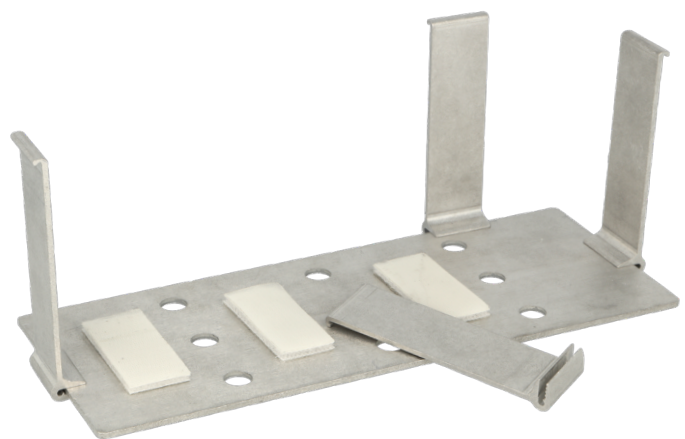

Bore size: 256 x 100 x 23,5 mm

Outer size: 276 x 120 x 25,5 mm

Item No.: 25.20.349

Damping bumper

Damping felt

**POWER PLUG TRAY
F/ “FORRO” CABLE GROMMET**

To be used when you want your standard power plug close to your working station. Fits only SISO cable grommet “Forro”.

No screws or tools needed. Just click the tray flaps into the groove in the grommet.

Fix the power plug to the tray by use of velcro strips.

Material: Steel – Black Oxydized

Size: Outer measurements: 83 x 242 x 80 mm (H/L/W)
Inner measurements: 82 x 240 x 77 mm (H/L/W)

Item No.: 25.20.344

Packing: 1 pce pr. box (Incl. 3 pieces of velcro strips. Power plug not included).

POWER PLUG TRAY "WOOGIE" FOR "FORRO" CABLE GROMMET

To be used when you want your standard power plug close to your working station. Fits only SISO cable grommet "Forro".

No screws or tools needed. Just click the tray flaps into the groove in the grommet.

Fix the power plug to the tray by use of velcro strips.

Material: Aluminium, milled

Size: 69 x 234 x 90 mm (H/L/W)

Item No.: 25.20.359