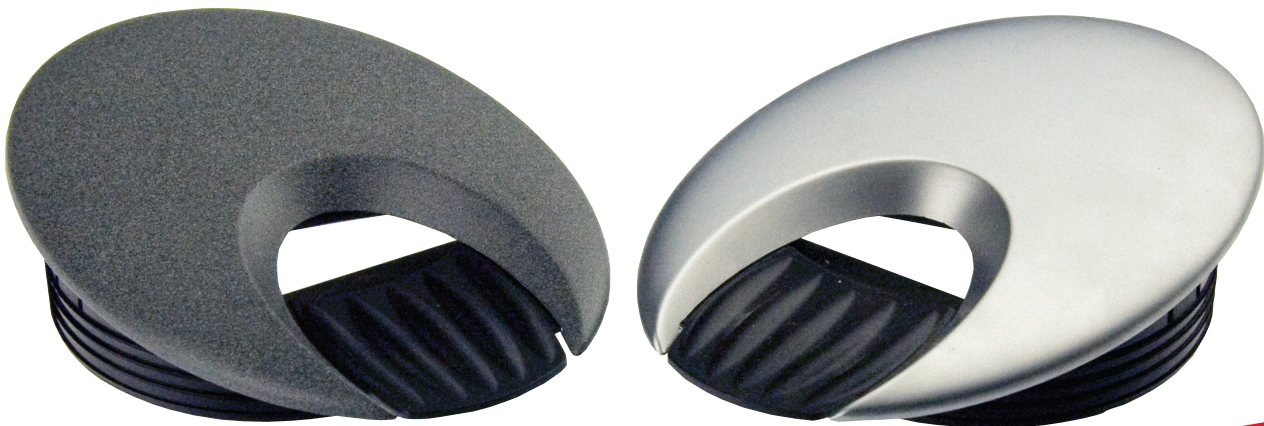

Silver

"TANGO" ZAMAK CABLE GROMMET

"TANGO" ZAMAK CABLE GROMMET

DESIGN REGISTERED IN
EU & USA

The **Tango** cable grommet has been designed with a nice and smooth surface made of zamak.

Dimensions:

Bore size: Ø80 mm Depth: 22 mm
Outer size: Oval 88 mm x 138 mm Hight: 8,5 mm