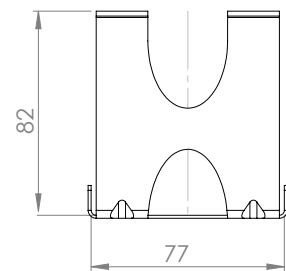

**POWER PLUG TRAY
F/ “FORRO” CABLE GROMMET**

To be used when you want your standard power plug close to your working station. Fits only SISO cable grommet “Forro”.

No screws or tools needed. Just click the tray flaps into the groove in the grommet.

Fix the power plug to the tray by use of velcro strips.

Material: Steel – Black Oxydized

Size: Outer measurements: 83 x 242 x 80 mm (H/L/W)
Inner measurements: 82 x 240 x 77 mm (H/L/W)

Item No.: 25.20.344

Packing: 1 pce pr. box (Incl. 3 pieces of velcro strips. Power plug not included).