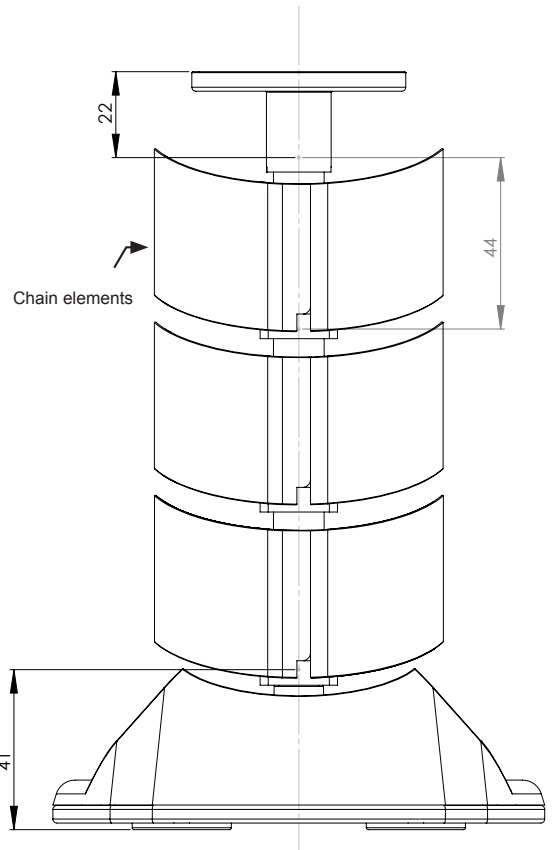

WIRE GUIDE "OVAL"

- high quality furniture fittings

WIRE GUIDE "OVAL"

Wire cable manager "Oval" is a classic cable management system for both home and professional use.

Material: Plastic, silver colour
Size: 790mm length
Colour: Silver
Packing: Chain of 790mm packing in polybag

Item No.: # 25.20.751 Package without Sinker
25.20.749 Sinker