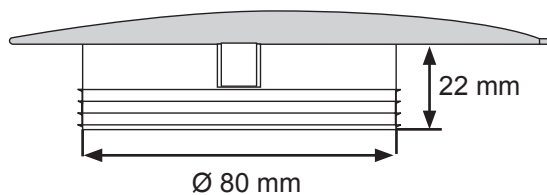

*) These flaps can be broken off to allow larger plugs