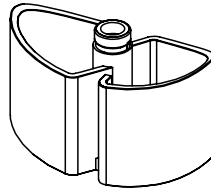

Item. No.: #25.20.610 Package without Sinker
#25.20.620 Sinker

WIRE GUIDE "OVAL"

- high quality furniture fittings

Sinker

Connector

Top

WIRE GUIDE "OVAL"

Wire cable manager "Oval" is a classic cable management system for both home and professional use.

Material: Plastic, silver colour
Size: 790mm length
Colour: Silver
Packing: Chain of 790mm packing in polybag

Item No.: # 25.20.751 Package without Sinker
25.20.749 Sinker

CABLE HOOK

CABLE HOOK

Easy to install and user friendly under desk wire management. Provides a simple yet functional way to keep wires tidy. The hook has a self-tapping thread for wood and needs a 5 mm drilled hole for installation