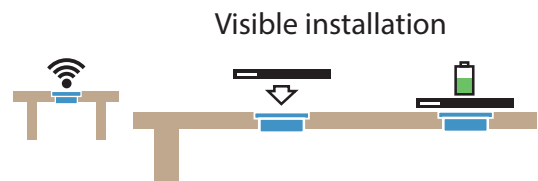

May be installed visible or invisible. By invisible installation just click off the top lid and install the charger under your desk. The signal travels through max. 4 mm wood surface.