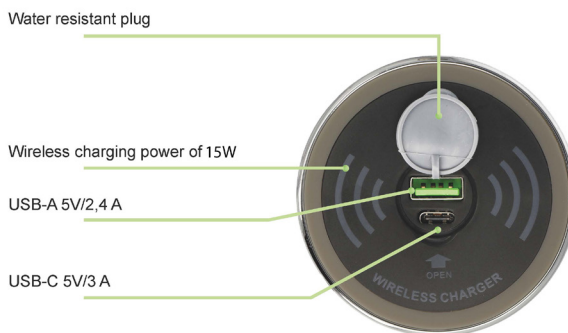

WIRELESS CHARGER GROMMET WITH USB PLUGS

- high quality furniture fittings

SISO wireless Smartphone charger by use of QI technology. The wireless charger grommet allows all QI-capable mobile devices to be charged. If your mobile device is not QI-capable you may charge by use of the USB-A & USB-C ports.

Ideal for hotels, restaurants, lounges and offices.

Material: ABS – Black/Grey/Chrome

Size:
 Body: Ø 60 x 16 mm
 Cover plate Ø 69 x 2 mm

1 unit consists of:
 1 x Wireless charger grommet
 1 x 1,1 meter cable w/USB plug
 1 x power plug.

Item No.: # 25.22.707

Attention: Not suitable for charging via PC USB Port

POWER SOCKET W/LID COVER

Power socket with swivel cover.
Ideal for hotels, restaurants,
lounges, and offices.

Material: ABS Plastic
Size: Ø90 x 75 x 79,5 mm
Drill hole: Ø80 mm