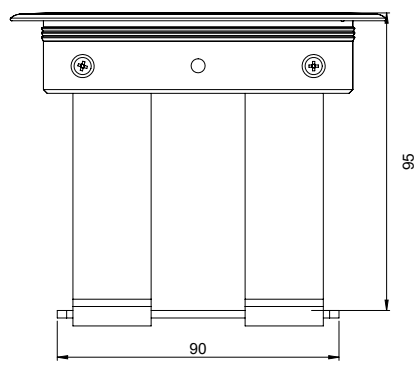

To be used when you want your standard power plug close to your working station. Fits only SISO cable grommet "Forro".

No screws or tools needed. Just click the tray flaps into the groove in the grommet.

Fix the power plug to the tray by use of velcro strips.

Material: Aluminium, milled

Size: 69 x 234 x 90 mm (H/L/W)

Item No.: 25.20.359

1 set consists of:

- 1 bottom plate
- 4 arms
- 3 velcro strips
- (Power plug not included)

SUPPLIED COMPLETELY
FLAT PACKED