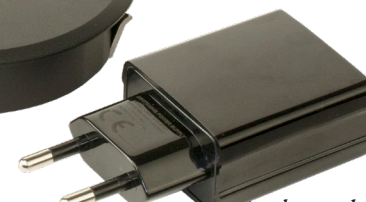

Grommets & Office ACCESSORIES

- high quality furniture fittings