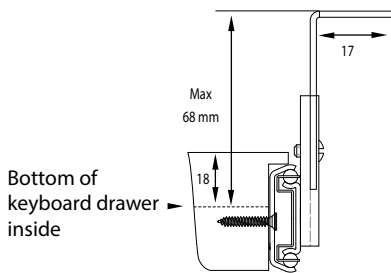

KEYBOARD DRAWER "PROFI W/MOUSE PAD"

KEYBOARD DRAWER "PROFI W/MOUSE PAD"

Features: Pencil box with lid and right hand mouse pad
Holding clamp for keyboards of different sizes
Steel ball bearing slide with locking action when closed

Tray size: 530 x 185 x 17 mm
(max. keyboard size)

Slide size: 35 X 350 mm

Material:
Tray: Black PP
Mouse pad: Black PP with black soft fabric
Slides & angles: Steel, black zinc plated

Fixation: Under desk top by means of angled mounting brackets with 4 height positions
Chipboard screws $\varnothing$ 4 mm supplied on request

Item No.: 25.23.182