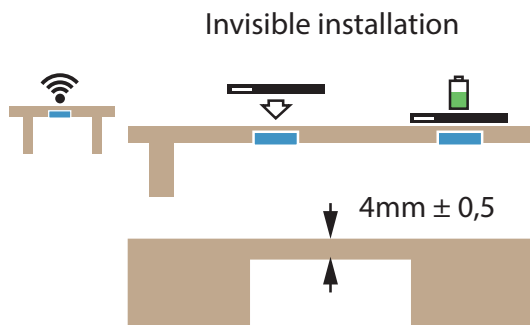

May be installed visible or invisible. By invisible installation just click off the top lid and install the charger under your desk. The signal travels through max. 4 mm wood surface.