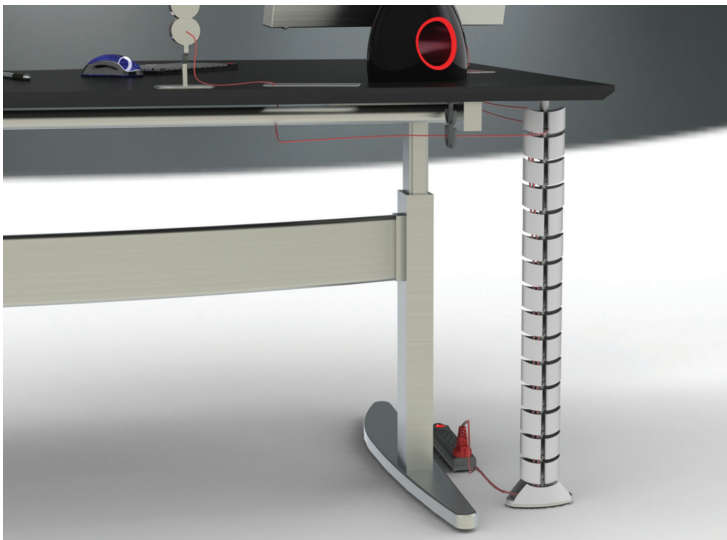

WIRE GUIDE "OVAL"

- high quality furniture fittings

WIRE GUIDE "OVAL"

Wire cable manager "Oval" is a classic cable management system for both home and professional use.

Material: Plastic, silver colour
Size: 790mm length
Colour: Silver
Packing: Chain of 790mm packing in polybag

Item No.: # 25.20.751 Package without Sinker
25.20.749 Sinker