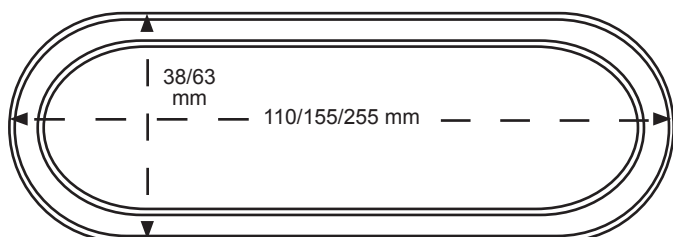

"SALSA" CABLE GROMMET

The "SALSA" cable grommet is different in shape, material and design compared to the traditional round grommets. With its oval shape and lids in brushed stainless steel, the grommets not only offer functionality but also a unique timeless design that enhances the furniture.

The "SALSA" is available in 3 sizes: Small, Medium and Large.

"SALSA" CABLE GROMMET

Model "Small"

Bore size: Oval 32 mm x 105 mm Depth: 15 mm
Outer size: Oval 38 mm x 110 mm Depth: 16 mm

Plastic insert available in black, silver & alu colour:
Lids: Brushed stainless steel

Item No.: # 25.20.310 + 320

Model "Medium"

Bore size: Oval 57 mm x 149 mm Depth: 15 mm
Outer size: Oval 63 mm x 155 mm Depth: 16 mm

Plastic insert available in black colour. Other colours on request.
Lids: Brushed stainless steel

Item No.: # 25.20.314 + 321

Model "Large"

Bore size: Oval 57 mm x 249 mm Depth: 15 mm
Outer size: Oval 63 mm x 255 mm Depth: 16 mm

Plastic insert available in black colour. Other colours on request.
Lids: Brushed stainless steel

Item No.: # 25.20.316

CNC-cutting requested !

Design by Jesper Møller Hansen

**DESIGN REGISTERED IN
EU & USA**