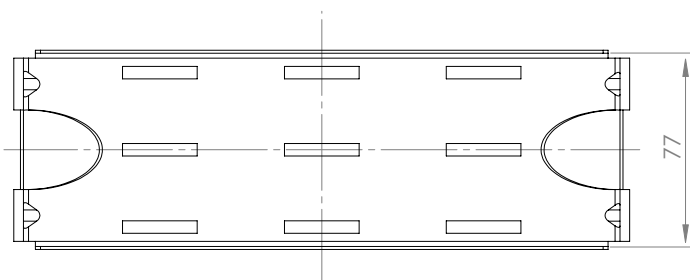

**POWER PLUG TRAY
F/ “FORRO” CABLE GROMMET**

To be used when you want your standard power plug close to your working station. Fits only SISO cable grommet “Forro”.

No screws or tools needed. Just click the tray flaps into the groove in the grommet.

Fix the power plug to the tray by use of velcro strips.

Material: Steel – Black Oxydized

Size: Outer measurements: 83 x 242 x 80 mm (H/L/W)
Inner measurements: 82 x 240 x 77 mm (H/L/W)

Item No.: 25.20.344

Packing: 1 pce pr. box (Incl. 3 pieces of velcro strips. Power plug not included).