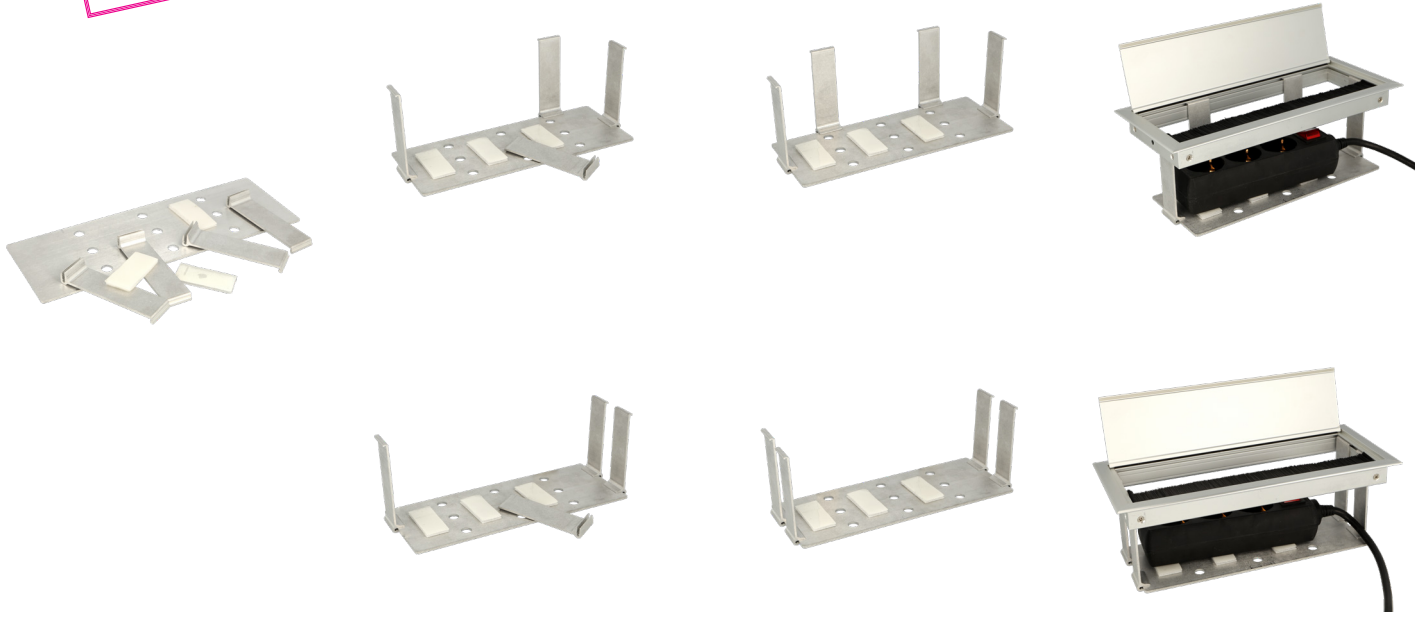

No screws or tools needed. Just click the tray flaps into the groove in the grommet.

Fix the power plug to the tray by use of velcro strips.

Material: Aluminium, milled

Size: 69 x 234 x 90 mm (H/L/W)

Item No.: 25.20.359

1 set consists of:

- 1 bottom plate
- 4 arms
- 3 velcro strips
- (Power plug not included)

SUPPLIED COMPLETELY
FLAT PACKED

ABS SOFT CLOSE GROMMET "MAMBO"

- high quality furniture fittings

ABS SOFT CLOSE GROMMET "MAMBO"