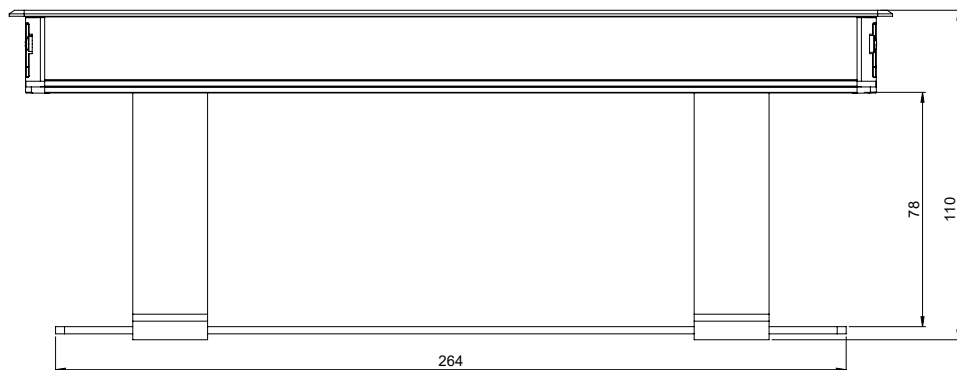

To be used when you want your standard power plug close to your working station. Fits only SISO cable grommet "Punta".

No screws or tools needed. Just click the tray flaps into the groove in the grommet.

Fix the power plug to the tray by use of velcro strips.

Material: Aluminium, milled

Size: 78 x 264 x 90 mm (H/L/W)

Item No.: 25.20.357

1 set consists of:
1 bottom plate
4 arms
3 velcro strips
(Power plug not included)

SUPPLIED COMPLETELY
FLAT PACKED