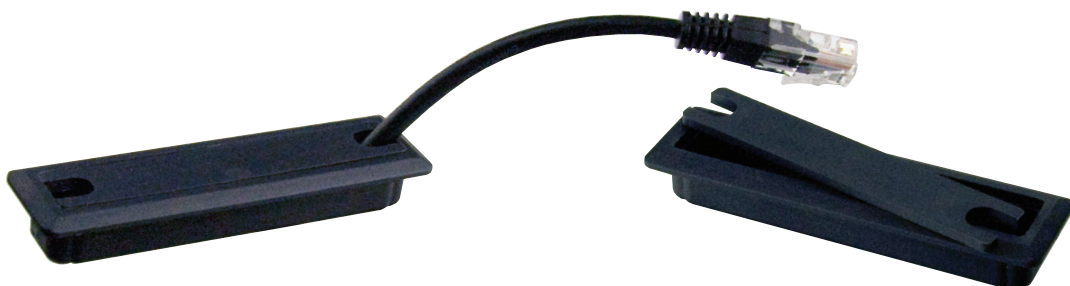

"SAMBA" PLASTIC CABLE GROMMET

Material:	Plastic, ABS	
Dimensions:		
Bore size:	Ø60 & Ø80 mm	Depth: 27 mm
Outer size:	Oval 88 mm x 138 mm	Height: 8,5 mm
Colour:		
Black	Bore : Ø60 x 18 mm	#25.20.091
Black	Bore : Ø80 x 22 mm	#25.20.106
Alu. sprayed	Bore: Ø80 x 22 mm	#25.20.107