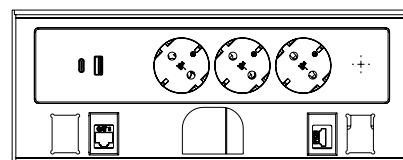

ABS SOFT CLOSE GROMMET "MAMBO"

- high quality furniture fittings

ABS SOFT CLOSE GROMMET "MAMBO"

ABS cable grommet with integrated soft close damper for smooth/silent closing.

Material:	Frame: ABS
	Lid: Aluminium
Bore size:	290 x 111 x 24,5 mm
Outer size:	300 x 120 x 27,5 mm
	Item No.:
Silver (RAL 9006)	# 25.20.380
Black (RAL 9005)	# 25.20.381
White (RAL 9016)	# 25.20.382

POWER BOX FOR "MAMBO" & "PUNTA"

Aluminium power box to be slid onto grommet "Mambo" & "Punta".

W/ 3 x EU Sockets, 2 x USB (A+C), 1 x LAN, 1 x HDMI, 1 x power cable 1,8 mtr.

Material:	Aluminium anodized
Item No.:	# 25.20.396