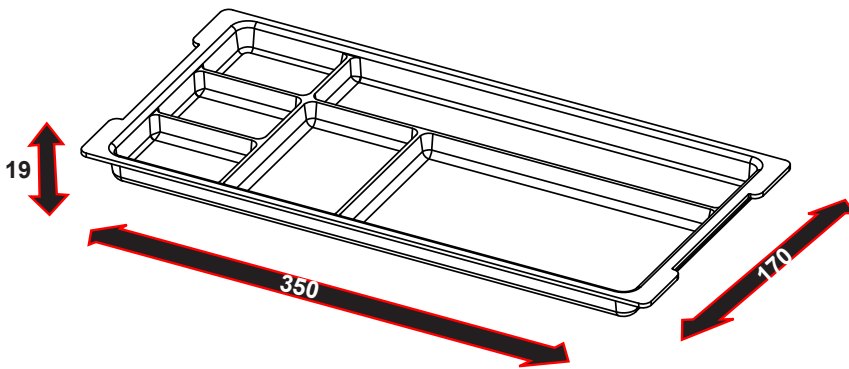

PENCIL TRAY #431

Application:	Plastic pencil tray with 12,5 mm flange
Overall size:	170 (W) x 350 (L) x 19 (D) mm
Inlay size:	159 (W) x 325 (L) x 15 (D) mm
Material:	Black PP, plain
Item No.:	# 25.31.120

PENCIL TRAY #806

Application:	Plastic pencil tray without flange
Overall size:	140 (W) x 302 (L) x 19 (D) mm
Material:	Black PP, sparkled
Item No.:	# 25.31.080