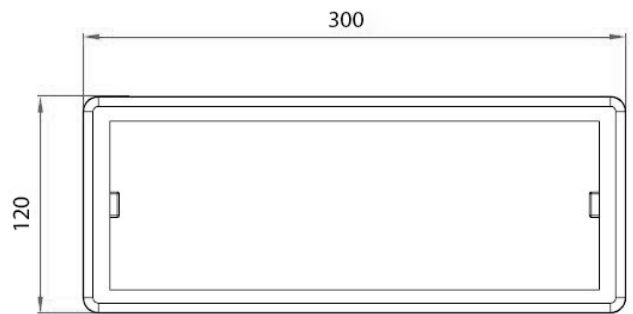

ABS SOFT CLOSE GROMMET "MAMBO"

- high quality furniture fittings

ABS SOFT CLOSE GROMMET "MAMBO"

ABS cable grommet with integrated soft close damper for smooth/silent closing.

Material:	Frame: ABS
	Lid: Aluminium
Bore size:	290 x 111 x 24,5 mm
Outer size:	300 x 120 x 27,5 mm
	Item No.:
Silver (RAL 9006)	# 25.20.380
Black (RAL 9005)	# 25.20.381
White (RAL 9016)	# 25.20.382

POWER BOX FOR "MAMBO" & "PUNTA"

Aluminium power box to be slid onto grommet "Mambo" & "Punta".

W/ 3 x EU Sockets, 2 x USB (A+C), 1 x LAN, 1 x HDMI, 1 x power cable 1,8 mtr.

Material:	Aluminium anodized
Item No.:	# 25.20.396