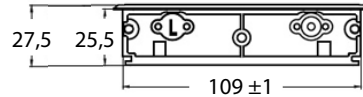

ALUMINIUM SOFT CLOSE GROMMET "PUNTA"

ALUMINIUM SOFT CLOSE GROMMET "PUNTA"

Aluminium cable grommet with integrated soft close damper for smooth/silent closing.

Material:	Aluminium
Bore size:	290 x 111 x 25,5 mm
Outer size:	295 x 116 x 27,5 mm
Finish:	Item No.:
Silver (RAL 9006)	# 25.20.385
Black (RAL 9005)	# 25.20.386
White (RAL 9016)	# 25.20.387

POWER BOX FOR "MAMBO" & "PUNTA"

Aluminium power box to be slided onto grommet "Mambo" & "Punta".

W/ 3 x EU Sockets, 2 x USB (A+C), 1 x LAN, 1 x HDMI, 1 x power cable 1,8 mtr.

Material:	Aluminium anodized
Item No.:	# 25.20.396