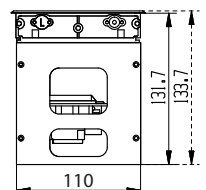

ALUMINIUM SOFT CLOSE GROMMET "PUNTA"

ALUMINIUM SOFT CLOSE GROMMET "PUNTA"

Aluminium cable grommet with integrated soft close damper for smooth/silent closing.

Material:	Aluminium
Bore size:	290 x 111 x 25,5 mm
Outer size:	295 x 116 x 27,5 mm
Finish:	Item No.:
Silver (RAL 9006)	# 25.20.385
Black (RAL 9005)	# 25.20.386
White (RAL 9016)	# 25.20.387

POWER BOX FOR "MAMBO" & "PUNTA"

Aluminium power box to be slided onto grommet "Mambo" & "Punta".

W/ 3 x EU Sockets, 2 x USB (A+C), 1 x LAN, 1 x HDMI, 1 x power cable 1,8 mtr.

Material:	Aluminium anodized
Item No.:	# 25.20.396