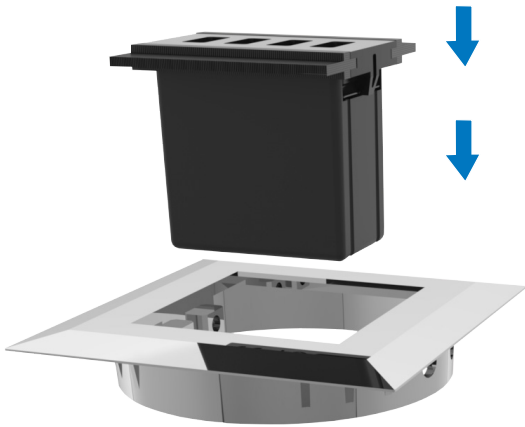

**DESIGN REGISTERED IN
EU & USA**

MODEL "RECTANGULAR"

Material:	Zamak
Top:	90 x 90 mm
Drilling: By CNC	Ø80 x 13 mm
By hand-tool	Ø79 x 13 mm
Chrome plated	# 25.20.465
SS-look	# 25.20.466
Alu look	# 25.20.467

USB HUB FOR "SOUL" CABLE GROMMET

- high quality furniture fittings

**NO CHARGING.
ONLY DATA TRANSMISSION!**

42 mm

25 mm

**DESIGN REGISTERED IN
EU & USA**

USB HUB FOR "SOUL" CABLE GROMMET

If you are short of USB plugs on your computer this application is an ideal solution.