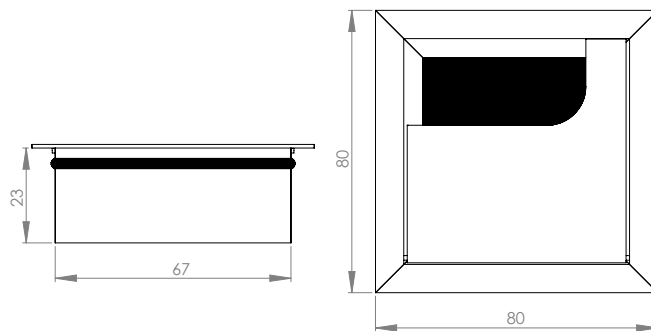

Material: Aluminium silver or black anodized

Item No.:

Size: 80 x 80 x 23 mm:
 Silver anodized # 25.20.340
 Black anodized # 25.20.341

Size: 80 x 276 x 23 mm:
 Silver anodized # 25.20.345
 Black anodized # 25.20.346