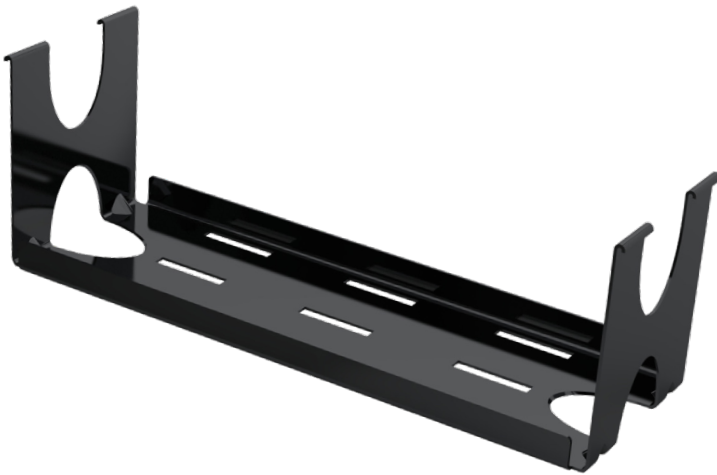

**POWER PLUG TRAY
F/ “FORRO” CABLE GROMMET**

To be used when you want your standard power plug close to your working station. Fits only SISO cable grommet “Forro”.

No screws or tools needed. Just click the tray flaps into the groove in the grommet.

Fix the power plug to the tray by use of velcro strips.

Material: Steel – Black Oxydized

Size: Outer measurements: 83 x 242 x 80 mm (H/L/W)
Inner measurements: 82 x 240 x 77 mm (H/L/W)

Item No.: 25.20.344

Packing: 1 pce pr. box (Incl. 3 pieces of velcro strips. Power plug not included).