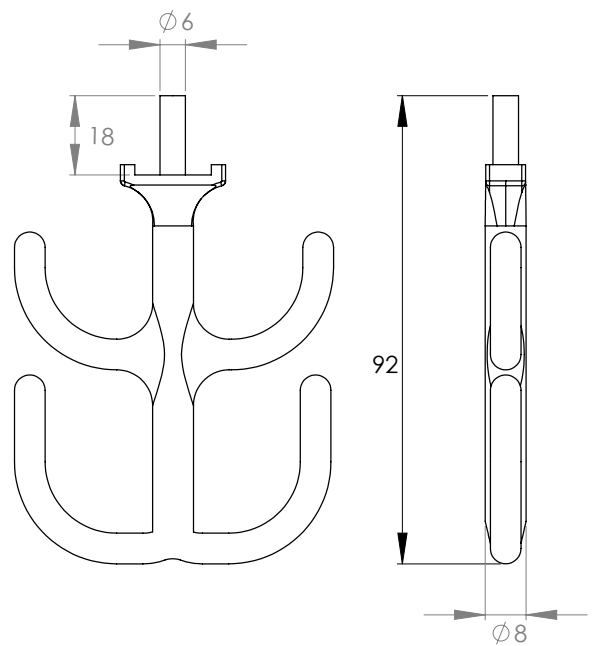

SINKER & TOP CONNECTOR FOR WIRE GUIDE "MIAMI"

Material: Zamak

Size: Sinkers: $\text{Ø}118 \times 27 \text{ mm}$
Inner Ø : $\text{Ø}44 \text{ mm}$

Top connector: $\text{Ø}122 \times 17 \text{ mm}$
Inner Ø : $\text{Ø}57 \text{ mm}$

Item. No.: #25.20.610 Package without Sinker
#25.20.620 Sinker

WIRE GUIDE "OVAL"

- high quality furniture fittings

Sinker

Connector

Top

WIRE GUIDE "OVAL"

Wire cable manager "Oval" is a classic cable management system for both home and professional use.

Material: Nylon, glass reinforced

Colour: Black

Dimensions: Ø6 x 75 x 55 mm

Item. No.: #25.20.510

Packing: 100 Pcs per Poly bag

**DESIGN REGISTERED IN
EU & USA**

KEYBOARD DRAWER "PROFI"

Features:	Pencil box with lid Holding clamp for keyboards of different sizes Steel ball bearing slide with locking action when closed
Tray size:	530 x 185 x 17 mm (max. keyboard size)
Slide size:	35 X 350 mm
Material:	
Tray:	Grey & black PP
Slides & angles:	Steel, bright zinc plated
Fixation:	Under desk top by means of angled mounting brackets with 3 height positions Chipboard screws Ø4 mm supplied on request
Item No.:	25.23.185

Tray size: 530 x 185 x 17 mm
(max. keyboard size)

Slide size: 35 X 350 mm

Material:
Tray: Black PP
Mouse pad: Black PP with black soft fabric
Slides & angles: Steel, black zinc plated

Fixation: Under desk top by means of angled mounting brackets with 4 height positions
Chipboard screws \varnothing 4 mm supplied on request