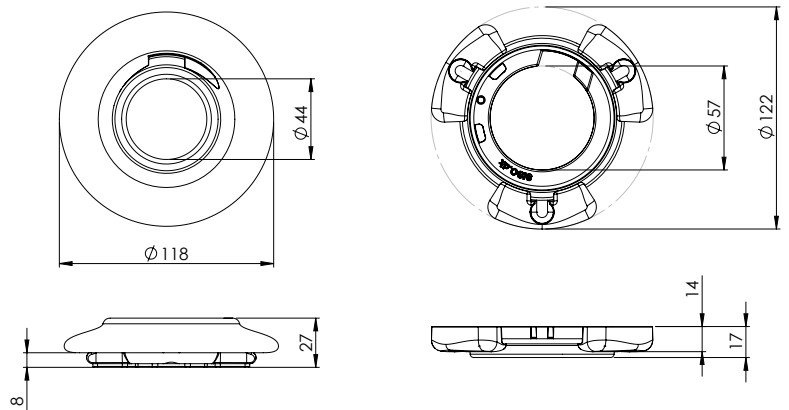

SINKER & TOP CONNECTOR FOR WIRE GUIDE "MIAMI"

Material: Zamak

Size: Sinkers: $\text{Ø}118 \times 27 \text{ mm}$
Inner Ø : $\text{Ø}44 \text{ mm}$

Top connector: $\text{Ø}122 \times 17 \text{ mm}$
Inner Ø : $\text{Ø}57 \text{ mm}$

Included: 3 x CSK Wood Screws $\text{Ø}6 \times 25 \text{ mm}$
1 x 2mm Hex Key
1 x 3mm Hex Key
1 Drilling Template

Item No.: # 25.20.650 Black Matt.
25.20.651 Chrome Pl.

Spring to be bought separately.