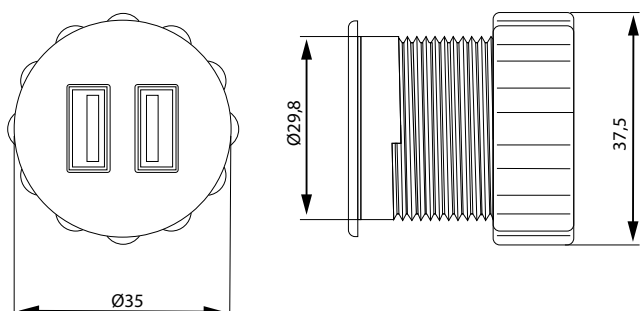

Colour:	Item No.:
Black	# 25.20.480
White	# 25.20.481
Silver	# 25.20.482

DOUBLE USB CHARGER "ROUND"

Can be used for charging your phone etc.

Material:	ABS plastic
Size:	Ø35 x 35 mm
Max panel thickness:	26 mm
Drill hole:	Ø30 mm

1 set consists of:
2 USB charger ports (5V2A)
1 Euro plug (adapter)
1 USB cable – 1,5 mtr.

Colour:	Item No.:
Black	# 25.20.483
White	# 25.20.484
Silver	# 25.20.485

Innovative & aesthetic cable management system perfect for tables with height adjustment.