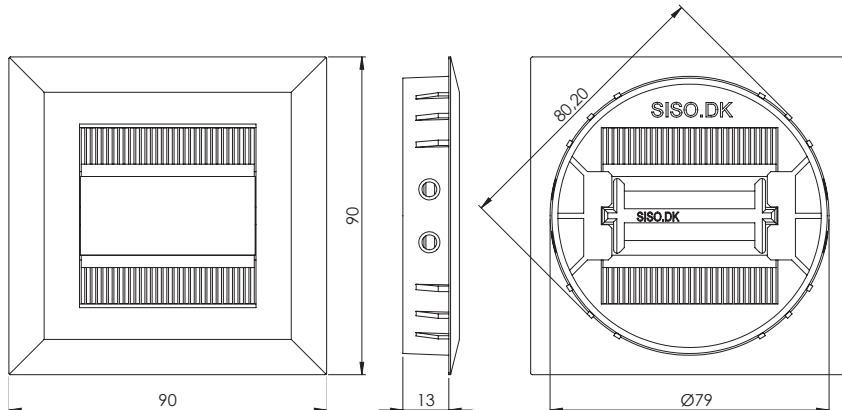

ROUND DRILLING FOR SQUARE LOOK !!!!

MODEL "BUTTERFLY"

Material:	Zamak
Top:	90 x 90 mm
Drilling: By CNC	Ø80 x 13 mm
By hand-tool	Ø79 x 13 mm
Chrome plated	# 25.20.460
SS-look	# 25.20.461
Alu look	# 25.20.462

**DESIGN REGISTERED IN
EU & USA**

MODEL "RECTANGULAR"

Material:	Zamak
Top:	90 x 90 mm
Drilling: By CNC	Ø80 x 13 mm
By hand-tool	Ø79 x 13 mm
Chrome plated	# 25.20.465
SS-look	# 25.20.466
Alu look	# 25.20.467