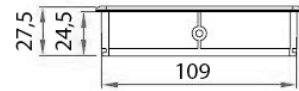

ABS SOFT CLOSE GROMMET "MAMBO"

ABS cable grommet with integrated soft close damper for smooth/silent closing.

Material:	Frame: ABS
	Lid: Aluminium
Bore size:	290 x 111 x 24,5 mm
Outer size:	300 x 120 x 27,5 mm
	Item No.:
Silver (RAL 9006)	# 25.20.380
Black (RAL 9005)	# 25.20.381
White (RAL 9016)	# 25.20.382

POWER BOX FOR "MAMBO" & "PUNTA"

Aluminium power box to be slid onto grommet "Mambo" & "Punta".

W/ 3 x EU Sockets, 2 x USB (A+C), 1 x LAN, 1 x HDMI, 1 x power cable 1,8 mtr.

Material:	Aluminium anodized
Item No.:	# 25.20.396