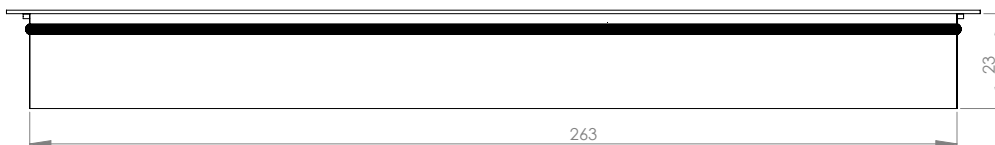

ALUMINIUM GROMMET "RUMBA"

ALUMINIUM GROMMET "RUMBA"

Aluminium cable grommet with lid and brush.

Material: Aluminium silver or black anodized

Item No.:

Size: 80 x 80 x 23 mm:
Silver anodized # 25.20.340
Black anodized # 25.20.341

Size: 80 x 276 x 23 mm:
Silver anodized # 25.20.345
Black anodized # 25.20.346