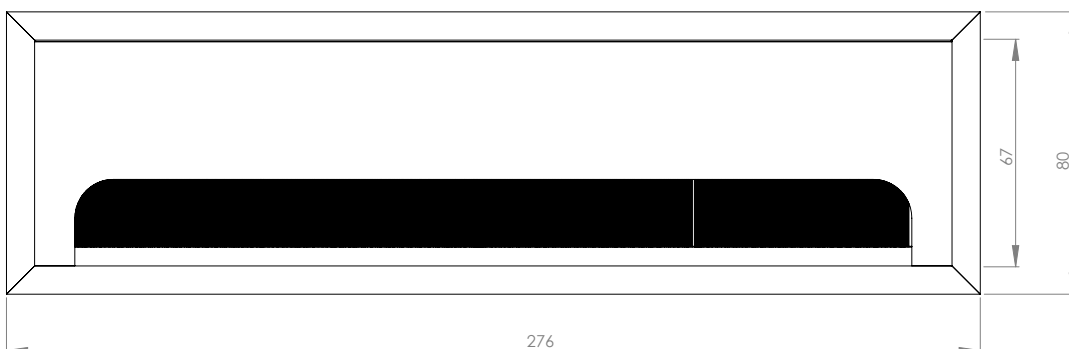

ALUMINIUM GROMMET "RUMBA"

ALUMINIUM GROMMET "RUMBA"

Aluminium cable grommet with lid and brush.

Material: Aluminium silver or black anodized

Item No.:

Size: 80 x 80 x 23 mm:
Silver anodized # 25.20.340
Black anodized # 25.20.341

Size: 80 x 276 x 23 mm:
Silver anodized # 25.20.345
Black anodized # 25.20.346