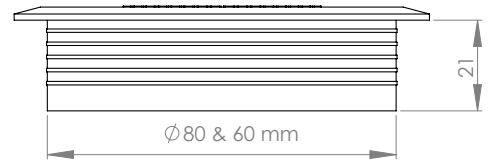

W/SPRING LID

PLASTIC CABLE GROMMETS Ø 60 mm W/ SPRING LID

Material:	Plastic	
Colour:	Size:	Item No.:
White (RAL 9003)	Ø60 x 21 mm	# 25.20.060
Light grey (RAL 7044)	Ø60 x 21 mm	# 25.20.061
Brown (RAL 8016)	Ø60 x 21 mm	# 25.20.062
Black (RAL 9005)	Ø60 x 21 mm	# 25.20.063
Silver (RAL 9006)	Ø60 x 21 mm	# 25.20.066

Light grey