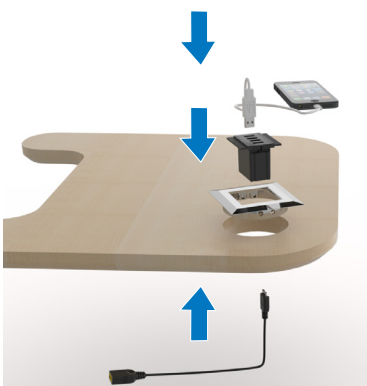

USB HUB FOR "SOUL" CABLE GROMMET

- high quality furniture fittings

**NO CHARGING.
ONLY DATA TRANSMISSION!**

42 mm

25 mm

**DESIGN REGISTERED IN
EU & USA**

USB HUB FOR "SOUL" CABLE GROMMET

If you are short of USB plugs on your computer this application is an ideal solution.

With SISO unique plug-in USB hub solution you can increase your access points with 3 extra plugs. Furthermore it gives the end-user an easier and quicker access.

The plug-in hub is available in USB 2,0 & USB 3,0.

Works only together with SISO's cable grommet series "Soul", simply by taking out the existing lid and replacing it with the hub. The grommet can still be used as a classical cable grommet as the hub has brushes on the sides.

Material: Black ABS

Size: 42x 25 x 39 mm (W/D/H)

USB 2,0 with 4 USB slots & 1,5 meter cable.

Item No.: # 25.20.455

USB 3,0 with 4 USB slots & 1,5 meter cable.

Item No.: # 25.20.458

The cable grommet is to be bought separately.

CE & FCC certified