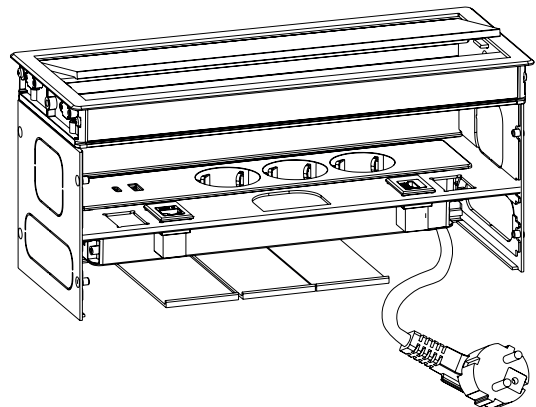

ABS SOFT CLOSE GROMMET "MAMBO"

- high quality furniture fittings

ABS SOFT CLOSE GROMMET "MAMBO"

ABS cable grommet with integrated soft close damper for smooth/silent closing.

Material:	Frame: ABS
	Lid: Aluminium
Bore size:	290 x 111 x 24,5 mm
Outer size:	300 x 120 x 27,5 mm
	Item No.:
Silver (RAL 9006)	# 25.20.380
Black (RAL 9005)	# 25.20.381
White (RAL 9016)	# 25.20.382

POWER BOX FOR "MAMBO" & "PUNTA"

Aluminium power box to be slid onto grommet "Mambo" & "Punta".

W/ 3 x EU Sockets, 2 x USB (A+C), 1 x LAN, 1 x HDMI, 1 x power cable 1,8 mtr.

Material:	Aluminium anodized
Item No.:	# 25.20.396