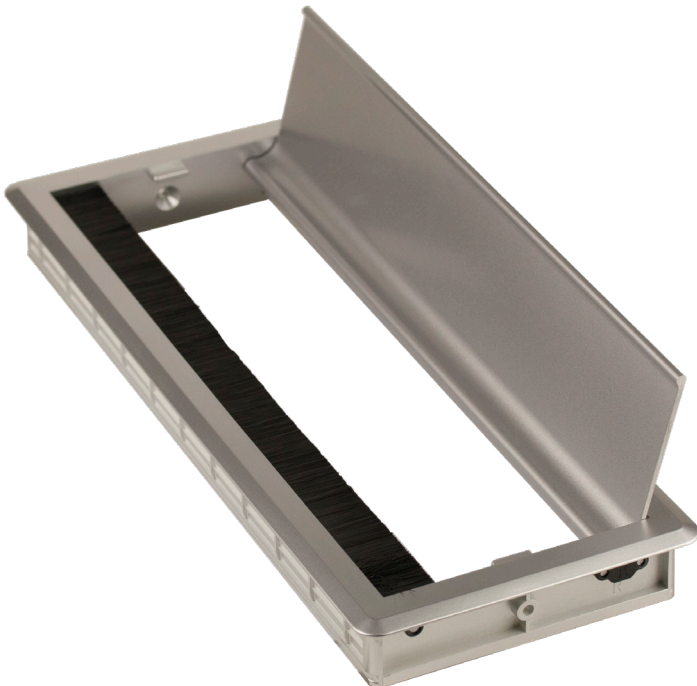

No screws or tools needed. Just click the tray flaps into the groove in the grommet.

Fix the power plug to the tray by use of velcro strips.

Material: Aluminium, milled

Size: 69 x 234 x 90 mm (H/L/W)

Item No.: 25.20.359

1 set consists of:

- 1 bottom plate
- 4 arms
- 3 velcro strips
- (Power plug not included)

SUPPLIED COMPLETELY
FLAT PACKED

ABS SOFT CLOSE GROMMET "MAMBO"

- high quality furniture fittings

ABS SOFT CLOSE GROMMET "MAMBO"

ABS cable grommet with integrated soft close damper for smooth/silent closing.

Material:	Frame: ABS
	Lid: Aluminium
Bore size:	290 x 111 x 24,5 mm
Outer size:	300 x 120 x 27,5 mm
	Item No.:
Silver (RAL 9006)	# 25.20.380
Black (RAL 9005)	# 25.20.381
White (RAL 9016)	# 25.20.382