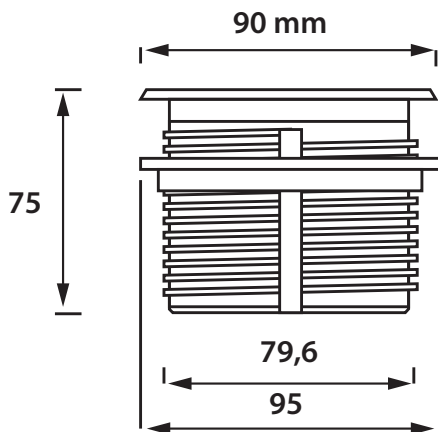

Drill hole: Ø80 mm