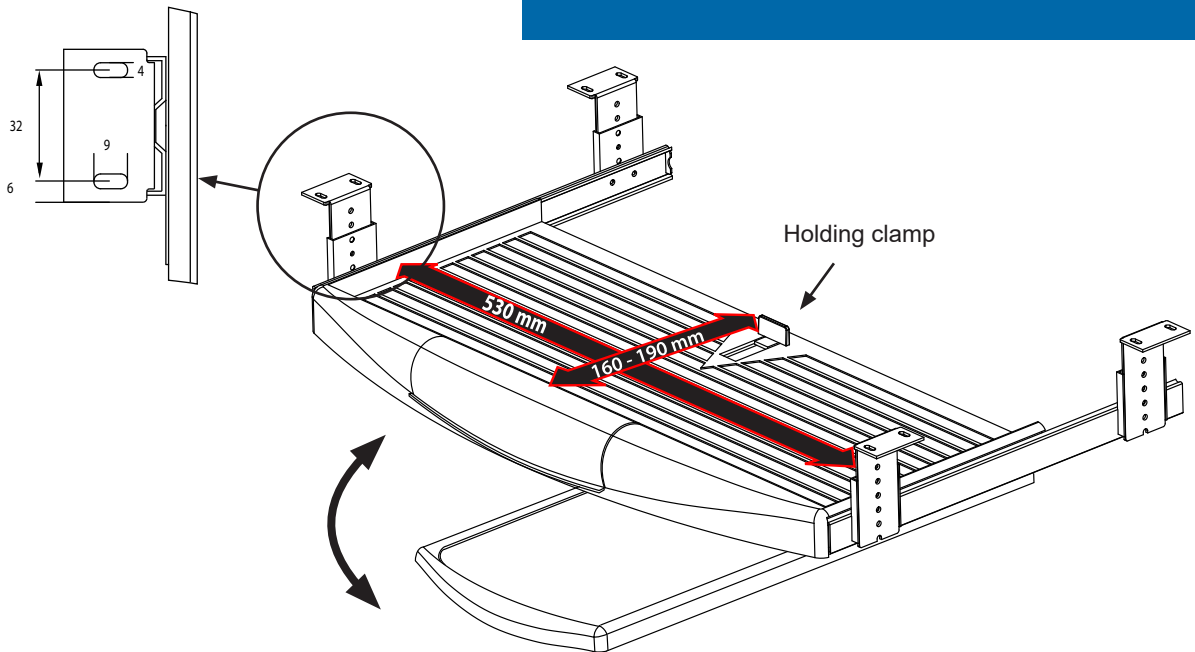

KEYBOARD DRAWER "PROFI W/MOUSE PAD"

KEYBOARD DRAWER "PROFI W/MOUSE PAD"

Features: Pencil box with lid and right hand mouse pad
Holding clamp for keyboards of different sizes
Steel ball bearing slide with locking action when closed

Tray size: 530 x 185 x 17 mm
(max. keyboard size)

Slide size: 35 X 350 mm

Material:
Tray: Black PP
Mouse pad: Black PP with black soft fabric
Slides & angles: Steel, black zinc plated

Fixation: Under desk top by means of angled mounting brackets with 4 height positions
Chipboard screws $\varnothing$ 4 mm supplied on request

Item No.: 25.23.182