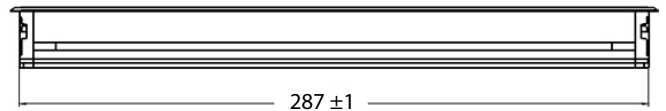

ALUMINIUM SOFT CLOSE GROMMET "PUNTA"

ALUMINIUM SOFT CLOSE GROMMET "PUNTA"

Aluminium cable grommet with integrated soft close damper for smooth/silent closing.

Material:	Aluminium
Bore size:	290 x 111 x 25,5 mm
Outer size:	295 x 116 x 27,5 mm
Finish:	Item No.:
Silver (RAL 9006)	# 25.20.385
Black (RAL 9005)	# 25.20.386
White (RAL 9016)	# 25.20.387

POWER BOX FOR "MAMBO" & "PUNTA"

Aluminium power box to be slided onto grommet "Mambo" & "Punta".

W/ 3 x EU Sockets, 2 x USB (A+C), 1 x LAN, 1 x HDMI, 1 x power cable 1,8 mtr.

Material:	Aluminium anodized
Item No.:	# 25.20.396