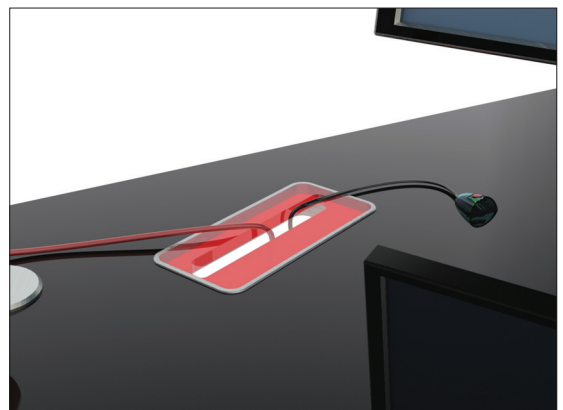

"WIRE-POD" CABLE GROMMET

- high quality furniture fittings

The "WIRE-POD" cable grommet is a combination of aluminium and acrylic. It is available in 3 sizes, 69,5 x 69, 5 mm, 69,5 x 154,5 mm and 69,5 x 304,5 mm and 3 colours, aluminium anodized, aluminium black anodized and white powder painted.

The acrylic plates are available as standard in 3 different designs, CROSS, SLOT & ART and 4 different colours, white, black, green and red.

The whole concept behind the "WIRE-POD" is that the acrylic plates can be customized according to the wishes of the customer. Colour and design is up to the customer's imagination.

CNC-cutting is necessary.

Design by Jesper Møller Hansen

Large, Alu. Black anodised
69,5 x 304,5 x 26 mm