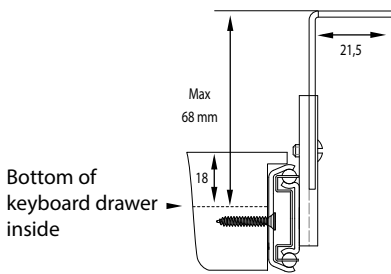

Item. No.: #25.20.610 Package without Sinker
#25.20.620 Sinker

WIRE GUIDE "OVAL"

- high quality furniture fittings

Sinker

Connector

Top

WIRE GUIDE "OVAL"

Wire cable manager "Oval" is a classic cable management system for both home and professional use.

Material: Nylon, glass reinforced

Colour: Black

Dimensions: Ø6 x 75 x 55 mm

Item. No.: #25.20.510

Packing: 100 Pcs per Poly bag

**DESIGN REGISTERED IN
EU & USA**

KEYBOARD DRAWER "PROFI"

Features:	Pencil box with lid Holding clamp for keyboards of different sizes Steel ball bearing slide with locking action when closed
Tray size:	530 x 185 x 17 mm (max. keyboard size)
Slide size:	35 X 350 mm
Material:	
Tray:	Grey & black PP
Slides & angles:	Steel, bright zinc plated
Fixation:	Under desk top by means of angled mounting brackets with 3 height positions Chipboard screws Ø4 mm supplied on request
Item No.:	25.23.185