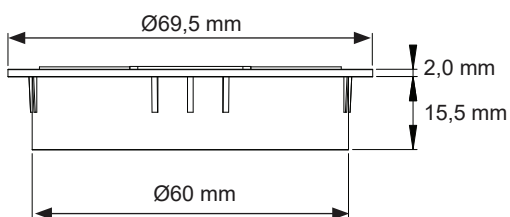

Ø60 mm w/brush

Ø80 mm w/brush

Ø85 mm w/brush

PLASTIC GROMMET W/RUBBER GRIP

Material:	Plastic	
Finish:	Size:	Item No.:
Chrome Pl.	Ø60 x 15,5 mm	# 25.20.420
Alu look	Ø60 x 16 mm	# 25.20.421

Ø 60 mm Alu look w/rubber grip