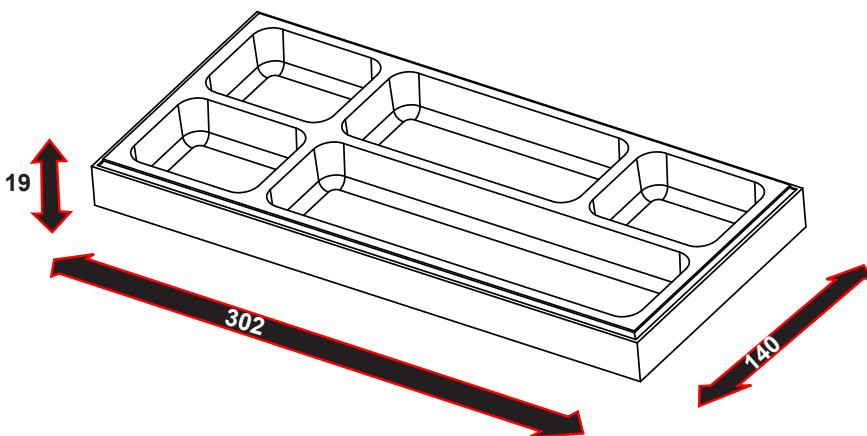

Application:	Plastic pencil tray without flange
Overall size:	140 (W) x 302 (L) x 19 (D) mm
Material:	Black PP, sparkled
Item No.:	# 25.31.080