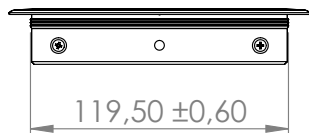

ALUMINIUM GROMMET "JIVE"

ALUMINIUM GROMMET "JIVE"

Aluminium cable grommet w/bumper strip for sound reduction. With double lid. With Ø4,5 mm screw holes if fixing to the table top is needed.

Material: Aluminium, anodized.

Bore size: 256 x 120 x 23,5 mm

Outer size: 276 x 140 x 26 mm

Item No.: 25.20.370