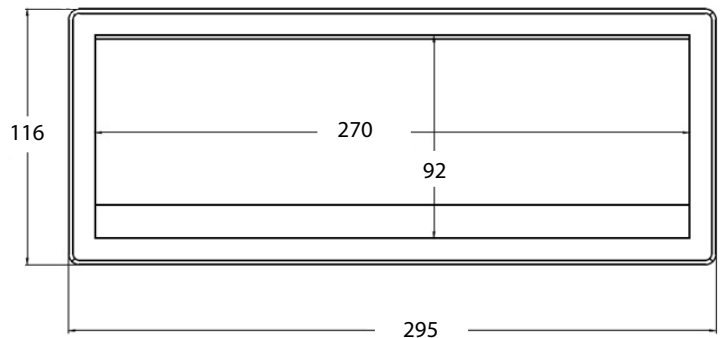

ALUMINIUM SOFT CLOSE GROMMET "PUNTA"

ALUMINIUM SOFT CLOSE GROMMET "PUNTA"

Aluminium cable grommet with integrated soft close damper for smooth/silent closing.

Material:	Aluminium
Bore size:	290 x 111 x 25,5 mm
Outer size:	295 x 116 x 27,5 mm
Finish:	Item No.:
Silver (RAL 9006)	# 25.20.385
Black (RAL 9005)	# 25.20.386
White (RAL 9016)	# 25.20.387

POWER BOX FOR "MAMBO" & "PUNTA"

Aluminium power box to be slided onto grommet "Mambo" & "Punta".

W/ 3 x EU Sockets, 2 x USB (A+C), 1 x LAN, 1 x HDMI, 1 x power cable 1,8 mtr.

Material:	Aluminium anodized
Item No.:	# 25.20.396