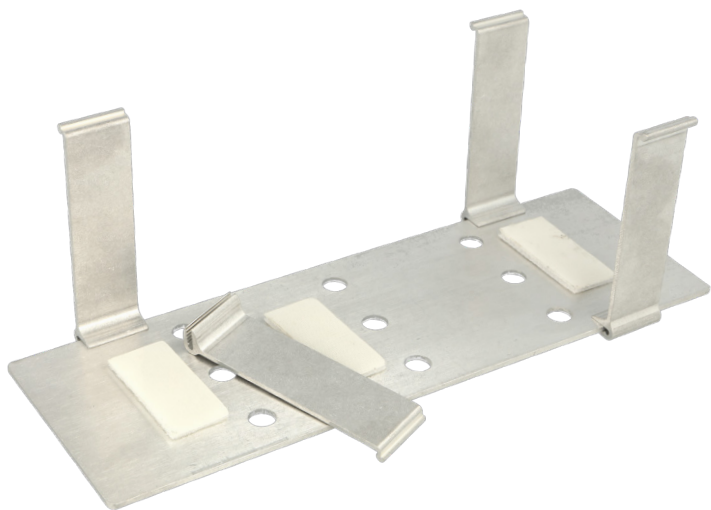

ALUMINIUM SOFT CLOSE GROMMET "PUNTA"

ALUMINIUM SOFT CLOSE GROMMET "PUNTA"

Aluminium cable grommet with integrated soft close damper for smooth/silent closing.

Material:	Aluminium
Bore size:	290 x 111 x 25,5 mm
Outer size:	295 x 116 x 27,5 mm
Finish:	Item No.:
Silver (RAL 9006)	# 25.20.385
Black (RAL 9005)	# 25.20.386
White (RAL 9016)	# 25.20.387

POWER BOX FOR "MAMBO" & "PUNTA"

Aluminium power box to be slided onto grommet "Mambo" & "Punta".

W/ 3 x EU Sockets, 2 x USB (A+C), 1 x LAN, 1 x HDMI, 1 x power cable 1,8 mtr.

Material:	Aluminium anodized
Item No.:	# 25.20.396

POWER PLUG TRAY "BOOGIE" FOR "PUNTA" CABLE GROMMET

- high quality furniture fittings

To be used when you want your standard power plug close to your working station. Fits only SISO cable grommet "Punta".

No screws or tools needed. Just click the tray flaps into the groove in the grommet.

Fix the power plug to the tray by use of velcro strips.

Material: Aluminium, milled

Size: 78 x 264 x 90 mm (H/L/W)

Item No.: 25.20.357